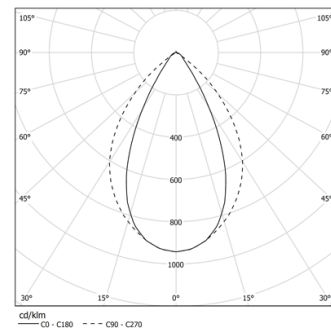

LED	3000K	Light Source	Luminaire
Power		43W	49,9W
Flux		5520lm	3755lm
Efficiency		130lm/W	75lm/W
LOR		-	68%
UGR		-	<16

Beam angle
Wide flood 76°

Application

Weight

Finishes

○ .01 White / RAL 9010

Mandatory

59147 Pendant fitting accessory (>2000mm)