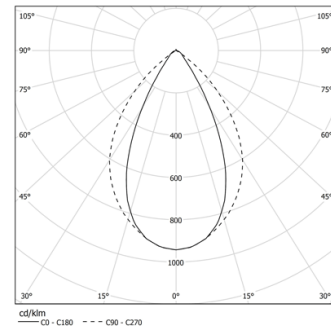

Tubo Pro Pendant

42W / 3670lm / 3000K / DALI / Wide flood
76° / 1544mm

64920

Design: Eduardo Souto de Moura
Pendant luminaire with tubular semi frosted PMMA body with 70mm diameter.

Clear polycarbonate end caps with marked installation angles.

Linear lenses (Lightstream) combined with a secondary reflector, integrated into an extruded aluminium profile.

Equipped with 2m cable (5x0.75 mm²).

Fitting accessories ordered separately.

LED CRI>90 / >50.000h, L80/B10 / 2-step MacAdam

Power supply included.

IP44 | 230Vac | 50/60Hz

LED	3000K	Light Source	Luminaire
Power		42W	48,8W
Flux		5400lm	3670lm
Efficiency		130lm/W	75lm/W
LOR		-	68%
UGR		-	<19

Beam angle
Wide flood 76°

Application

Weight