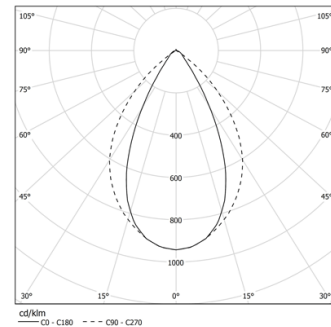

Tubo Pro Pendant

27W / 2345lm / 3000K / DALI / Wide flood
76° / 1544mm

64919

Design: Eduardo Souto de Moura
Pendant luminaire with tubular semi frosted PMMA body with 70mm diameter.
Clear polycarbonate end caps with marked installation angles.
Linear lenses (Lightstream) combined with a secondary reflector, integrated into an extruded aluminium profile.
Equipped with 2m cable (5x0.75 mm²).
Fitting accessories ordered separately.

LED CRI>90 / >50.000h, L80/B10 / 2-step MacAdam
Power supply included.
IP44 | 230Vac | 50/60Hz

LED	3000K	Light Source	Luminaire
Power	27W		32,3W
Flux	3450lm		2345lm
Efficiency	130lm/W		73lm/W
LOR	-		68%
UGR	-		<16

Beam angle
Wide flood 76°

Application

Weight

mm

Finishes

○ .01 White / RAL 9010

Mandatory

59146 Pendant fitting accessory