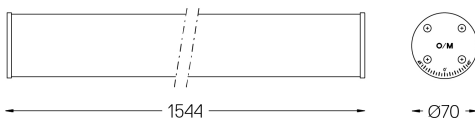

Tubo Pro Pendant

27W / 2345lm / 3000K / DALI / Wide flood
76° / 1544mm

64919

Design: Eduardo Souto de Moura
Pendant luminaire with tubular semi frosted PMMA body with 70mm diameter.
Clear polycarbonate end caps with marked installation angles.
Linear lenses (Lightstream) combined with a secondary reflector, integrated into an extruded aluminium profile.
Equipped with 2m cable (5x0.75 mm²).
Fitting accessories ordered separately.

Beam angle
Wide flood 76°

Application

Weight

mm

Finishes

○ .01 White / RAL 9010

Mandatory

59146 Pendant fitting accessory