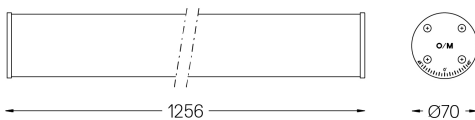

Tubo Pro Pendant

34W / 2935lm / 3000K / DALI / Wide flood
76° / 1256mm

64918

Design: Eduardo Souto de Moura
Pendant luminaire with tubular semi frosted PMMA body with 70mm diameter.
Clear polycarbonate end caps with marked installation angles.
Linear lenses (Lightstream) combined with a secondary reflector, integrated into an extruded aluminium profile.
Equipped with 2m cable (5x0.75 mm²).
Fitting accessories ordered separately.

Beam angle
Wide flood 76°

Application

Weight

mm

Finishes

○ .01 White / RAL 9010

Mandatory

59146 Pendant fitting accessory