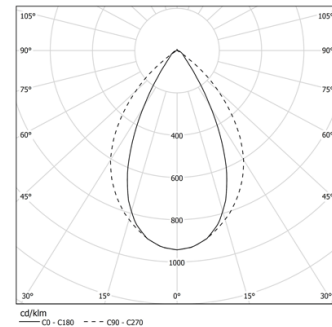

Tubo Pro Pendant

34W / 2935lm / 3000K / DALI / Wide flood
76° / 1256mm

64918

Design: Eduardo Souto de Moura
Pendant luminaire with tubular semi frosted PMMA body with 70mm diameter.

Clear polycarbonate end caps with marked installation angles.

Linear lenses (Lightstream) combined with a secondary reflector, integrated into an extruded aluminium profile.

Equipped with 2m cable (5x0.75 mm²).

Fitting accessories ordered separately.

LED CRI>90 / >50.000h, L80/B10 / 2-step MacAdam

Power supply included.

IP44 | 230Vac | 50/60Hz

LED	3000K	Light Source	Luminaire
Power		34W	39,1W
Flux		4320lm	2935lm
Efficiency		130lm/W	75lm/W
LOR		-	68%
UGR		-	<19

Beam angle
Wide flood 76°

Application

Weight