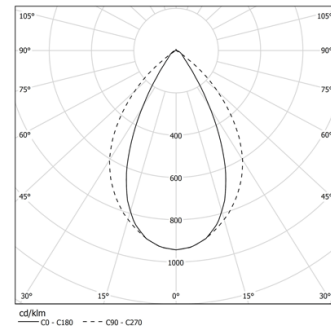

Tubo Pro Pendant

34W / 2935lm / 3000K / DALI / Wide flood
76° / 1256mm

64918

Design: Eduardo Souto de Moura
Pendant luminaire with tubular semi frosted PMMA body with 70mm diameter.
Clear polycarbonate end caps with marked installation angles.
Linear lenses (Lightstream) combined with a secondary reflector, integrated into an extruded aluminium profile.
Equipped with 2m cable (5x0.75 mm²).
Fitting accessories ordered separately.

LED CRI>90 / >50.000h, L80/B10 / 2-step MacAdam
Power supply included.
IP44 | 230Vac | 50/60Hz

LED	3000K	Light Source	Luminaire
Power		34W	39,1W
Flux		4320lm	2935lm
Efficiency		130lm/W	75lm/W
LOR		-	68%
UGR		-	<19

Beam angle
Wide flood 76°

Application

Weight

mm

Finishes

○ .01 White / RAL 9010

Mandatory

59146 Pendant fitting accessory