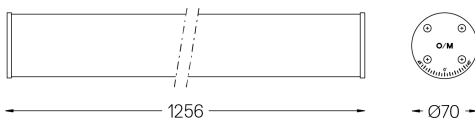

Linear lenses (Lightstream) combined with a secondary reflector, integrated into an extruded aluminium profile.

Equipped with 2m cable (5x0.75 mm²).

Fitting accessories ordered separately.

LED CRI>90 / >50.000h, L80/B10 / 2-step MacAdam

Power supply included.

IP44 | 230Vac | 50/60Hz

LED	3000K	Light Source	Luminaire
Power		34W	39,1W
Flux		4320lm	2935lm
Efficiency		130lm/W	75lm/W
LOR		-	68%
UGR		-	<19

Beam angle
Wide flood 76°

Application

Weight