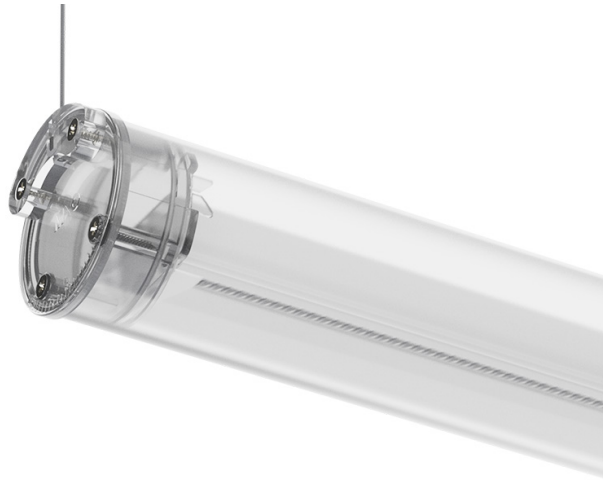

Tubo Pro Pendant

34W / 2935lm / 3000K / DALI / Wide flood
76° / 1256mm

64918

Design: Eduardo Souto de Moura
Pendant luminaire with tubular semi frosted PMMA body with 70mm diameter.

Clear polycarbonate end caps with marked installation angles.

Linear lenses (Lightstream) combined with a secondary reflector, integrated into an extruded aluminium profile.

Equipped with 2m cable (5x0.75 mm²).

Fitting accessories ordered separately.

LED CRI>90 / >50.000h, L80/B10 / 2-step MacAdam

Power supply included.

IP44 | 230Vac | 50/60Hz

LED	3000K	Light Source	Luminaire
Power		34W	39,1W
Flux		4320lm	2935lm
Efficiency		130lm/W	75lm/W
LOR		-	68%
UGR		-	<19

Beam angle
Wide flood 76°

Application

Weight