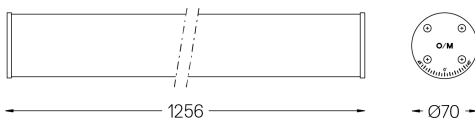

Linear lenses (Lightstream) combined with a secondary reflector, integrated into an extruded aluminium profile.

Equipped with 2m cable (5x0.75 mm²).

Fitting accessories ordered separately.

LED CRI>90 / >50.000h, L80/B10 / 2-step MacAdam

Power supply included.

IP44 | 230Vac | 50/60Hz

LED	3000K	Light Source	Luminaire
Power		22W	25,9W
Flux		2760lm	1875lm
Efficiency		130lm/W	73lm/W
LOR		-	68%
UGR		-	<16

Beam angle
Wide flood 76°

Application

Weight