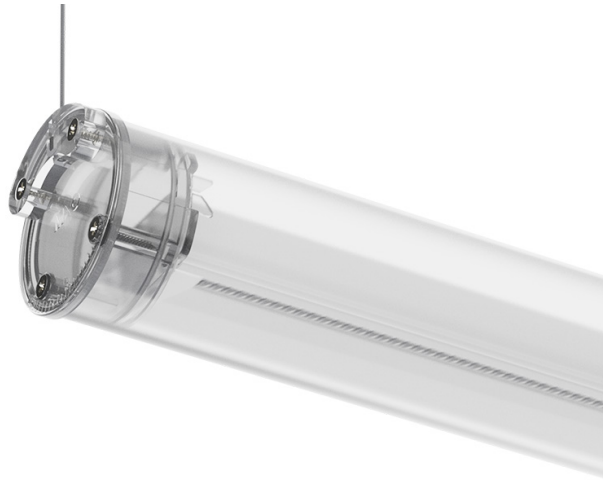

Tubo Pro Pendant

22W / 1875lm / 3000K / DALI / Wide flood
76° / 1256mm

64917

Design: Eduardo Souto de Moura
Pendant luminaire with tubular semi frosted PMMA body with 70mm diameter.

Clear polycarbonate end caps with marked installation angles.

Linear lenses (Lightstream) combined with a secondary reflector, integrated into an extruded aluminium profile.

Equipped with 2m cable (5x0.75 mm²).

Fitting accessories ordered separately.

LED CRI>90 / >50.000h, L80/B10 / 2-step MacAdam

Power supply included.

IP44 | 230Vac | 50/60Hz

LED	3000K	Light Source	Luminaire
Power		22W	25,9W
Flux		2760lm	1875lm
Efficiency		130lm/W	73lm/W
LOR		-	68%
UGR		-	<16

Beam angle
Wide flood 76°

Application

Weight