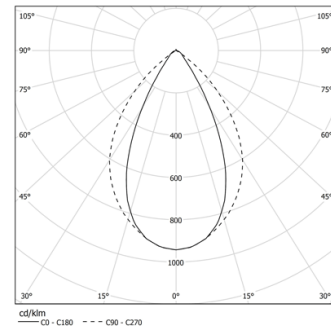

Linear lenses (Lightstream) combined with a secondary reflector, integrated into an extruded aluminium profile.

Equipped with 2m cable (5x0.75 mm²).

Fitting accessories ordered separately.

LED CRI>90 / >50.000h, L80/B10 / 2-step MacAdam

Power supply included.

IP44 | 230Vac | 50/60Hz

LED	3000K	Light Source	Luminaire
Power		22W	25,9W
Flux		2760lm	1875lm
Efficiency		130lm/W	73lm/W
LOR		-	68%
UGR		-	<16

Beam angle
Wide flood 76°

Application

Weight