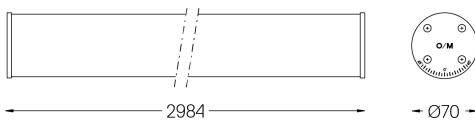

Tubo Pro Surface

83W / 7990lm / 4000K / DALI / Wide flood
76° / 2984mm

64916

Design: Eduardo Souto de Moura
Surface luminaire with tubular semi frosted PMMA body with 70mm diameter.
Clear polycarbonate end caps with marked installation angles.
Linear lenses (Lightstream) combined with a secondary reflector, integrated into an extruded aluminium profile.
Equipped with 2m cable (5x0.75 mm²).
Fitting accessories ordered separately.

Beam angle
Wide flood 76°

Application

Weight

Finishes

○ .01 White / RAL 9010

Mandatory

59163 Surface fitting accessor (>1600mm)

Data according to regulations