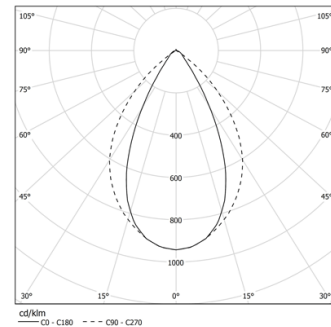

Tubo Pro Surface

83W / 7990lm / 4000K / DALI / Wide flood
76° / 2984mm

64916

Design: Eduardo Souto de Moura
Surface luminaire with tubular semi frosted PMMA body with 70mm diameter.
Clear polycarbonate end caps with marked installation angles.
Linear lenses (Lightstream) combined with a secondary reflector, integrated into an extruded aluminium profile.
Equipped with 2m cable (5x0.75 mm²).
Fitting accessories ordered separately.

LED CRI>90 / >50.000h, L80/B10 / 2-step MacAdam
Power supply included.
IP44 | 230Vac | 50/60Hz

LED	4000K	Light Source	Luminaire
Power		83W	95,4W
Flux		11750lm	7990lm
Efficiency		142lm/W	84lm/W
LOR		-	68%
UGR		-	<19

Beam angle
Wide flood 76°

Application

Weight

Finishes

○ .01 White / RAL 9010

Mandatory

59163 Surface fitting accessor (>1600mm)

Data according to regulations