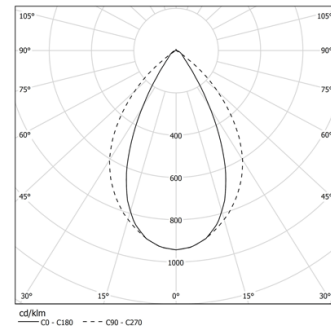

Tubo Pro Surface

67W / 6390lm / 4000K / DALI / Wide flood
76° / 2408mm

64914

Design: Eduardo Souto de Moura
Surface luminaire with tubular semi frosted PMMA body with 70mm diameter.
Clear polycarbonate end caps with marked installation angles.
Linear lenses (Lightstream) combined with a secondary reflector, integrated into an extruded aluminium profile.
Equipped with 2m cable (5x0.75 mm²).
Fitting accessories ordered separately.

LED CRI>90 / >50.000h, L80/B10 / 2-step MacAdam
Power supply included.
IP44 | 230Vac | 50/60Hz

LED	4000K	Light Source	Luminaire
Power		67W	78,1W
Flux		9400lm	6390lm
Efficiency		142lm/W	82lm/W
LOR		-	68%
UGR		-	<19

Beam angle
Wide flood 76°

Application

Weight

Finishes

○ .01 White / RAL 9010

Mandatory

43707 Surface fitting accessory

Data according to regulations