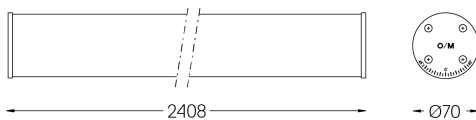

Tubo Pro Surface

43W / 4080lm / 4000K / DALI / Wide flood
76° / 2408mm

64913

Design: Eduardo Souto de Moura
Surface luminaire with tubular semi frosted PMMA body with 70mm diameter.
Clear polycarbonate end caps with marked installation angles.
Linear lenses (Lightstream) combined with a secondary reflector, integrated into an extruded aluminium profile.
Equipped with 2m cable (5x0.75 mm²).
Fitting accessories ordered separately.

Beam angle
Wide flood 76°

Application

Weight

Finishes

○ .01 White / RAL 9010

Mandatory

59163 Surface fitting accessor (>1600mm)

Data according to regulations