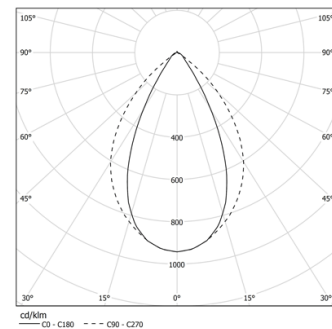

Tubo Pro Surface

43W / 4080lm / 4000K / DALI / Wide flood
76° / 2408mm

64913

Design: Eduardo Souto de Moura
Surface luminaire with tubular semi frosted PMMA body with 70mm diameter.
Clear polycarbonate end caps with marked installation angles.
Linear lenses (Lightstream) combined with a secondary reflector, integrated into an extruded aluminium profile.
Equipped with 2m cable (5x0.75 mm²).
Fitting accessories ordered separately.

Beam angle
Wide flood 76°

Application

Weight

Finishes

○ .01 White / RAL 9010

Mandatory

59163 Surface fitting accessor (>1600mm)

Data according to regulations