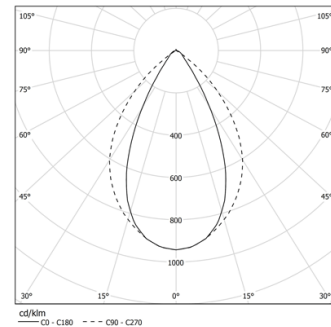

## Tubo Pro Surface

42W / 3995lm / 4000K / DALI / Wide flood  
76° / 1544mm

64912

Design: Eduardo Souto de Moura  
Surface luminaire with tubular semi frosted PMMA body with 70mm diameter.  
Clear polycarbonate end caps with marked installation angles.  
Linear lenses (Lightstream) combined with a secondary reflector, integrated into an extruded aluminium profile.  
Equipped with 2m cable (5x0.75 mm<sup>2</sup>).  
Fitting accessories ordered separately.

Beam angle  
Wide flood 76°

Application

Weight

Finishes

○ .01 White / RAL 9010

Mandatory

43707 Surface fitting accessory

Data according to regulations