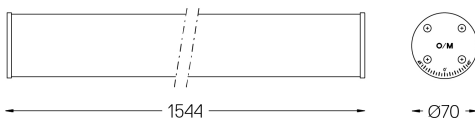

## Tubo Pro Surface

42W / 3995lm / 4000K / DALI / Wide flood  
76° / 1544mm

64912

Design: Eduardo Souto de Moura  
Surface luminaire with tubular semi frosted PMMA body with 70mm diameter.  
Clear polycarbonate end caps with marked installation angles.  
Linear lenses (Lightstream) combined with a secondary reflector, integrated into an extruded aluminium profile.  
Equipped with 2m cable (5x0.75 mm<sup>2</sup>).  
Fitting accessories ordered separately.

Beam angle  
Wide flood 76°

Application

Weight

Finishes

○ .01 White / RAL 9010

Mandatory

43707 Surface fitting accessory

Data according to regulations