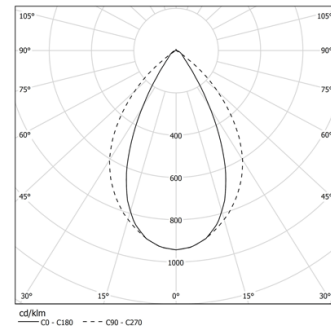

Tubo Pro Surface

42W / 3995lm / 4000K / DALI / Wide flood
76° / 1544mm

64912

Design: Eduardo Souto de Moura
Surface luminaire with tubular semi frosted PMMA body with 70mm diameter.
Clear polycarbonate end caps with marked installation angles.
Linear lenses (Lightstream) combined with a secondary reflector, integrated into an extruded aluminium profile.
Equipped with 2m cable (5x0.75 mm²).
Fitting accessories ordered separately.

Beam angle
Wide flood 76°

Application

Weight

Finishes

○ .01 White / RAL 9010

Mandatory

43707 Surface fitting accessory

Data according to regulations