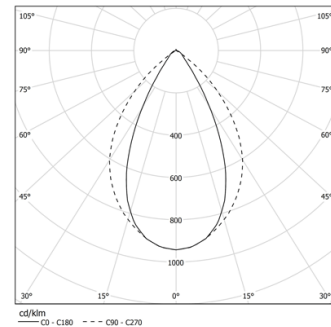

## Tubo Pro Surface

27W / 2550lm / 4000K / DALI / Wide flood  
76° / 1544mm

64911

Design: Eduardo Souto de Moura  
Surface luminaire with tubular semi frosted PMMA body with 70mm diameter.  
Clear polycarbonate end caps with marked installation angles.  
Linear lenses (Lightstream) combined with a secondary reflector, integrated into an extruded aluminium profile.  
Equipped with 2m cable (5x0.75 mm<sup>2</sup>).  
Fitting accessories ordered separately.

LED CRI>90 / >50.000h, L80/B10 / 2-step MacAdam  
Power supply included.  
IP44 | 230Vac | 50/60Hz

LED	4000K	Light Source	Luminaire
Power		27W	32,3W
Flux		3750lm	2550lm
Efficiency		142lm/W	79lm/W
LOR		-	68%
UGR		-	<16

Beam angle  
**Wide flood 76°**

Application

Weight

Finishes

○ .01 White / RAL 9010

Mandatory

**43707** Surface fitting accessory

Data according to regulations