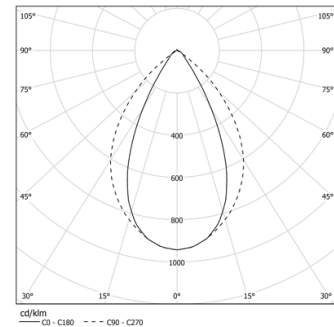

## Tubo Pro Surface

34W / 3195lm / 4000K / DALI / Wide flood  
76° / 1256mm

64910

Design: Eduardo Souto de Moura  
Surface luminaire with tubular semi frosted PMMA body with 70mm diameter.  
Clear polycarbonate end caps with marked installation angles.  
Linear lenses (Lightstream) combined with a secondary reflector, integrated into an extruded aluminium profile.  
Equipped with 2m cable (5x0.75 mm<sup>2</sup>).  
Fitting accessories ordered separately.

LED CRI>90 / >50.000h, L80/B10 / 2-step MacAdam  
Power supply included.  
IP44 | 230Vac | 50/60Hz

LED	4000K	Light Source	Luminaire
Power		34W	39,1W
Flux		4700lm	3195lm
Efficiency		142lm/W	82lm/W
LOR		-	68%
UGR		-	<19

Beam angle  
Wide flood 76°

Application

Weight

Finishes

○ .01 White / RAL 9010

Mandatory

43707 Surface fitting accessory

Data according to regulations