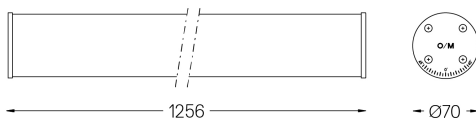

## Tubo Pro Surface

34W / 3195lm / 4000K / DALI / Wide flood  
76° / 1256mm

64910

Design: Eduardo Souto de Moura  
Surface luminaire with tubular semi frosted PMMA body with 70mm diameter.  
Clear polycarbonate end caps with marked installation angles.  
Linear lenses (Lightstream) combined with a secondary reflector, integrated into an extruded aluminium profile.  
Equipped with 2m cable (5x0.75 mm<sup>2</sup>).  
Fitting accessories ordered separately.

Beam angle  
Wide flood 76°

Application

Weight

Finishes

○ .01 White / RAL 9010

Mandatory

43707 Surface fitting accessory

Data according to regulations