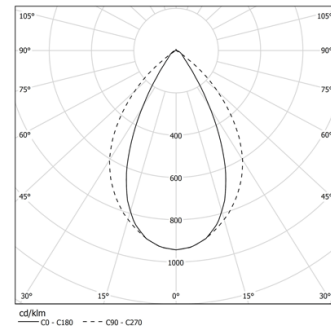

Tubo Pro Surface

83W / 7345lm / 3500K / DALI / Wide flood
76° / 2984mm

64908

Design: Eduardo Souto de Moura
Surface luminaire with tubular semi frosted PMMA body with 70mm diameter.
Clear polycarbonate end caps with marked installation angles.
Linear lenses (Lightstream) combined with a secondary reflector, integrated into an extruded aluminium profile.
Equipped with 2m cable (5x0.75 mm²).
Fitting accessories ordered separately.

LED CRI>90 / >50.000h, L80/B10 / 2-step MacAdam
Power supply included.
IP44 | 230Vac | 50/60Hz

LED	3500K	Light Source	Luminaire
Power		83W	95,4W
Flux		10800lm	7345lm
Efficiency		130lm/W	77lm/W
LOR		-	68%
UGR		-	<19

Beam angle
Wide flood 76°

Application

Weight

Finishes

○ .01 White / RAL 9010

Mandatory

43707 Surface fitting accessory

Data according to regulations