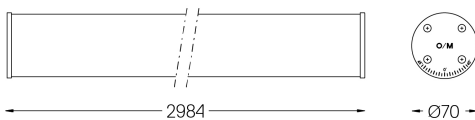

Tubo Pro Surface

83W / 7345lm / 3500K / DALI / Wide flood
76° / 2984mm

64908

Design: Eduardo Souto de Moura
Surface luminaire with tubular semi frosted PMMA body with 70mm diameter.
Clear polycarbonate end caps with marked installation angles.
Linear lenses (Lightstream) combined with a secondary reflector, integrated into an extruded aluminium profile.
Equipped with 2m cable (5x0.75 mm²).
Fitting accessories ordered separately.

Beam angle
Wide flood 76°

Application

Weight

Finishes

○ .01 White / RAL 9010

Mandatory

43707 Surface fitting accessory

Data according to regulations