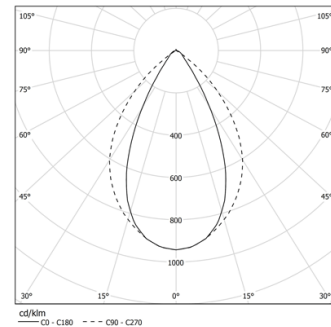

## Tubo Pro Surface

34W / 2935lm / 3000K / DALI / Wide flood  
76° / 1256mm

64894

Design: Eduardo Souto de Moura  
Surface luminaire with tubular semi frosted PMMA body with 70mm diameter.  
Clear polycarbonate end caps with marked installation angles.  
Linear lenses (Lightstream) combined with a secondary reflector, integrated into an extruded aluminium profile.  
Equipped with 2m cable (5x0.75 mm<sup>2</sup>).  
Fitting accessories ordered separately.

LED CRI>90 / >50.000h, L80/B10 / 2-step MacAdam  
Power supply included.  
IP44 | 230Vac | 50/60Hz

LED	3000K	Light Source	Luminaire
Power		34W	39,1W
Flux		4320lm	2935lm
Efficiency		130lm/W	75lm/W
LOR		-	68%
UGR		-	<19

Beam angle  
Wide flood 76°

Application

Weight

Finishes

○ .01 White / RAL 9010

Mandatory

43707 Surface fitting accessory

Data according to regulations