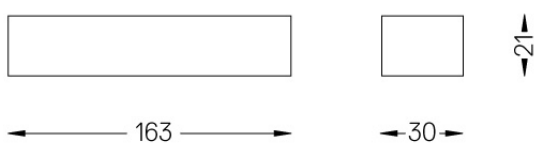

## Over Surface

Driver DALI for Over Surface  
up to 3 luminaires

59087

Driver DALI for Over Surface up  
to 3 luminaires

Weight  
0,11Kg

Finishes  
.99

1/4 CTO

59072