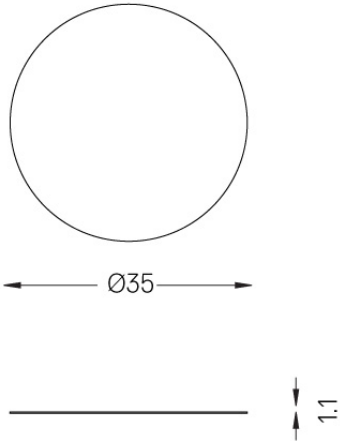

## Over Surface

Driver DALI for Over Surface  
up to 3 luminaires

59087

Driver DALI for Over Surface up  
to 3 luminaires

Weight  
0,11Kg

Finishes  
.99

1/4 CTO

59072

Dichroic Filter Glass  
1/4 CTO for Over 45.

---

Weight  
0,01Kg

---

Finishes  
.99

1/2 CTO

59073

Dichroic Filter Glass  
1/2 CTO for Over 45.

Weight  
0,01Kg

Finishes  
.99

Louvre

59074

Louvre for Over 45.

Ø35

2

Weight  
0,01Kg