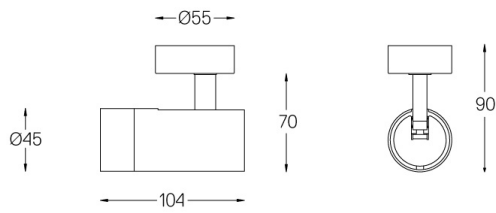

Beam angle  
Flood 56°

Application

Weight  
0,30Kg

mm

163x30x21mm

ø35x2mm

---