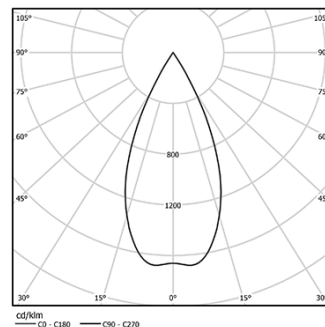

5,6W / 430lm / 4000K / On/Off / Flood 56° /  
ø45mm

64892

Design: O/M + Bartenbach GmbH  
Surface spotlight with die-cast aluminium body with electrostatic 100% polyester paint finish.  
Orientable by 150° horizontal rotation and 330° vertical rotation.  
Driver to be ordered separately.

Beam angle  
Flood 56°

Application

Weight  
0,30Kg

mm