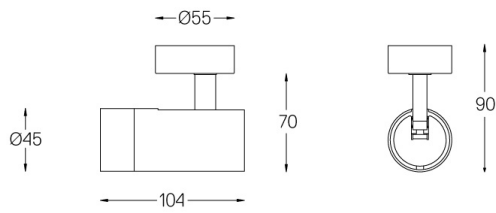

Beam angle  
Medium 40°

Application

Weight  
0,30Kg

mm

163x30x21mm

ø35x2mm

---