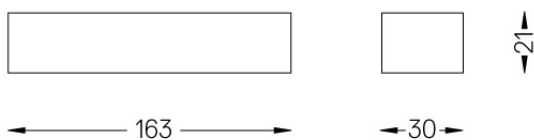

## Over Surface

Driver On/Off for Over  
Surface up to 3 luminaires

59085

Driver On/Off for Over Surface  
up to 3 luminaires

Weight  
0,11Kg

Finishes  
.99