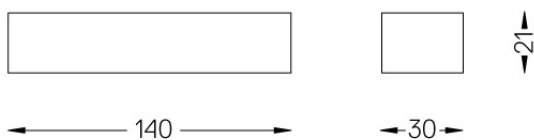

## Over Surface

Driver On/Off for Over  
Surface up to 2 luminaires

59084

Driver On/Off for Over Surface  
up to 2 luminaires

Weight  
0,09Kg

Finishes  
.99