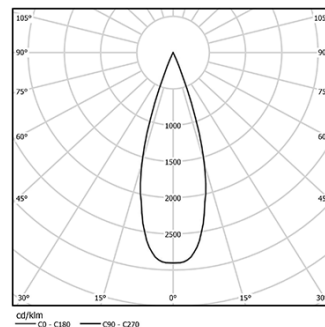

5,6W / 370lm / 4000K / On/Off / Medium  
40° / ø45mm

64891

Design: O/M + Bartenbach GmbH  
Surface spotlight with die-cast aluminium body with electrostatic 100% polyester paint finish.  
Orientable by 150° horizontal rotation and 330° vertical rotation.  
Driver to be ordered separately.

Beam angle  
Medium 40°

Application

Weight  
0,30Kg

mm