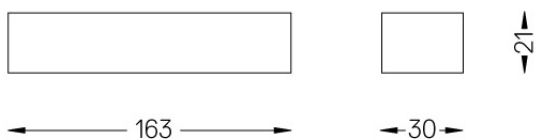

## Over Surface

Driver DALI for Over Surface  
up to 3 luminaires

59087

Driver DALI for Over Surface up  
to 3 luminaires

Weight  
0,11Kg

Finishes  
.99