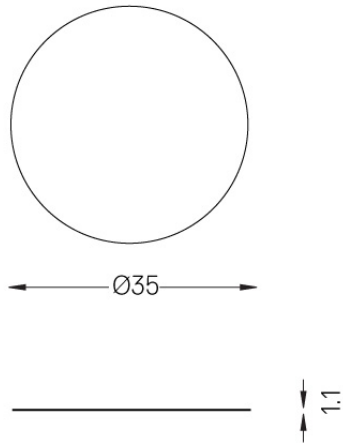

Over Surface

1/4 CTO

59072

Dichroic Filter Glass
1/4 CTO for Over 45.

Weight
0,01Kg

Finishes
.99