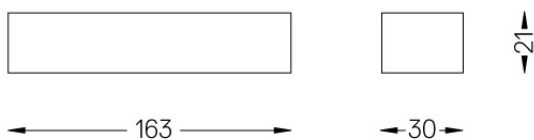

## Over Surface

Driver DALI for Over Surface  
up to 3 luminaires

59087

Driver DALI for Over Surface up  
to 3 luminaires

Weight  
0,11Kg

Finishes  
.99

1/4 CTO

59072