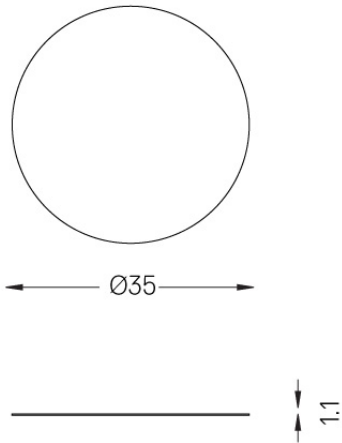

## Over Surface

Driver DALI for Over Surface  
up to 3 luminaires

59087

Driver DALI for Over Surface up  
to 3 luminaires

Weight  
0,11Kg

Finishes  
.99

1/4 CTO

59072

Dichroic Filter Glass  
1/4 CTO for Over 45.

Weight  
0,01Kg

Finishes  
.99

1/2 CTO

59073

Dichroic Filter Glass  
1/2 CTO for Over 45.

Weight  
0,01Kg

Finishes  
.99