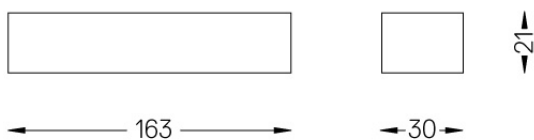

## Over Surface

Driver On/Off for Over  
Surface up to 2 luminaires

59084

Driver On/Off for Over Surface  
up to 2 luminaires

Weight  
**0,09Kg**

Finishes  
**.99**

## Over Surface

Driver On/Off for Over  
Surface up to 3 luminaires

59085

Driver On/Off for Over Surface  
up to 3 luminaires

Weight  
0,11Kg

Finishes  
.99