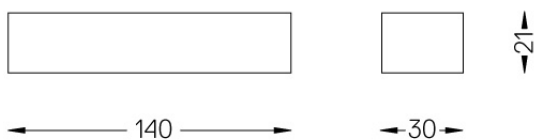

## Over Surface

Driver On/Off for Over  
Surface up to 2 luminaires

59084

Driver On/Off for Over Surface  
up to 2 luminaires

Weight  
**0,09Kg**

Finishes  
**.99**