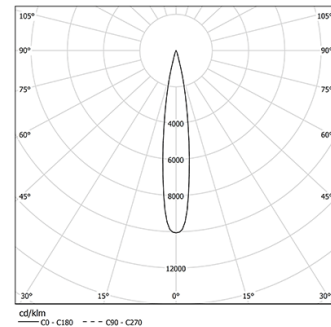

Driver to be ordered separately.

LED CRI>90 / >50.000h, L80/B10

2-step MacAdam / Driver to be ordered separately.

IP20 / 450mA

LED	4000K	Light Source	Luminaire
Power		5,6W	5,6W
Flux		480lm	215lm
Efficiency		86lm/W	31lm/W
LOR		-	45%
Operating Condition		-	Current Source

Beam angle  
Spot 16°

Application

Weight  
0,30Kg