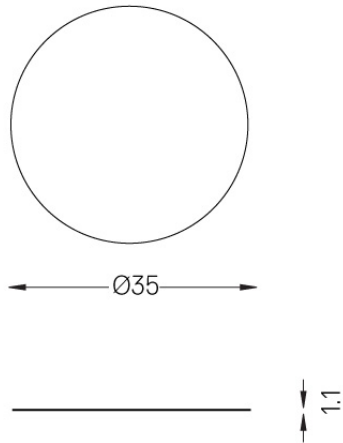

1/4 CTO

59072

Dichroic Filter Glass
1/4 CTO for Over 45.

Weight
0,01Kg

Finishes
.99