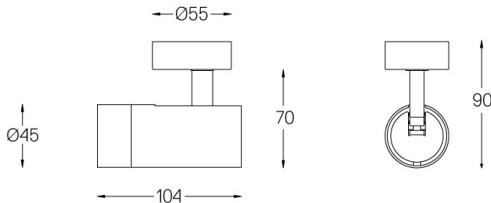

Beam angle  
Spot 16°

Application

Weight  
0,30Kg