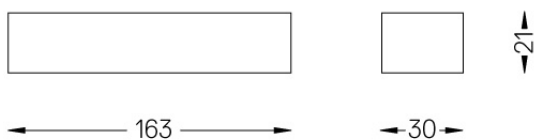

## Over Surface

Driver DALI for Over Surface  
up to 2 luminaires

59086

Driver DALI for Over Surface up  
to 2 luminaires

Weight  
0,11Kg

Finishes  
.99