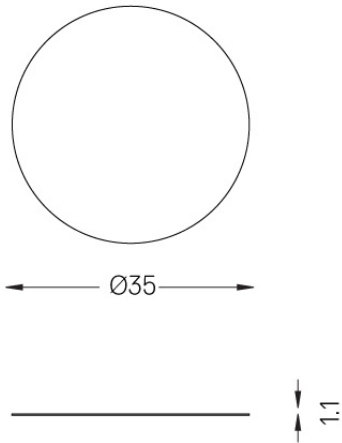

Beam angle  
Flood 56°

Application

Weight  
0,30Kg

mm

## Over Surface

Driver DALI for Over Surface  
up to 3 luminaires

59087

Driver DALI for Over Surface up  
to 3 luminaires

Weight  
0,11Kg

Finishes  
.99

1/4 CTO

59072

Dichroic Filter Glass  
1/4 CTO for Over 45.

Weight  
0,01Kg

Finishes  
.99

1/2 CTO

59073

Dichroic Filter Glass  
1/2 CTO for Over 45.

Weight  
0,01Kg

Finishes  
.99