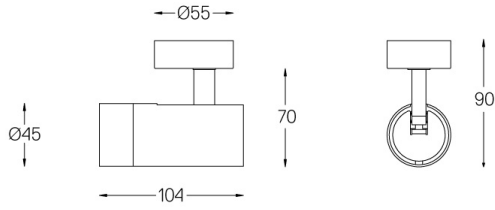

Beam angle  
Flood 56°

Application

Weight  
0,30Kg

mm