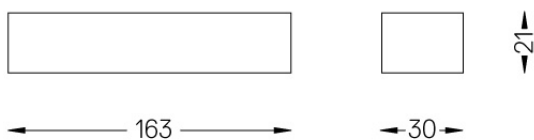

## Over Surface

Driver On/Off for Over Surface up to 3 luminaires

59085

Driver On/Off for Over Surface up to 3 luminaires

Weight  
0,11Kg

Finishes  
.99