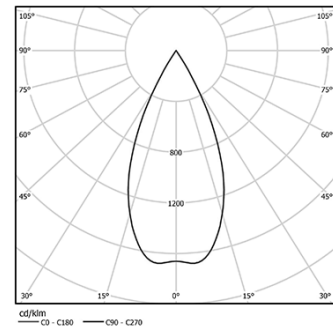

5,6W / 410lm / 3000K / On/Off / Flood 56° / ø45mm

64889

Design: O/M + Bartenbach GmbH  
 Surface spotlight with die-cast aluminium body with electrostatic 100% polyester paint finish.  
 Orientable by 150° horizontal rotation and 330° vertical rotation.  
 Driver to be ordered separately.

Beam angle  
Flood 56°

Application

Weight  
0,30Kg

mm