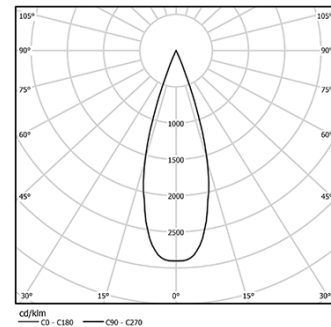

5,6W / 350lm / 3000K / On/Off / Medium
40° / ø45mm

64888

Design: O/M + Bartenbach GmbH
Surface spotlight with die-cast aluminium body with electrostatic 100% polyester paint finish.
Orientable by 150° horizontal rotation and 330° vertical rotation.
Driver to be ordered separately.

Beam angle
Medium 40°

Application

Weight
0,30Kg

mm

Finishes

- .01 White / RAL 9010
- .02 Black / RAL 9005

Mandatory

59084 Driver On/Off [Up to 2 luminaires]