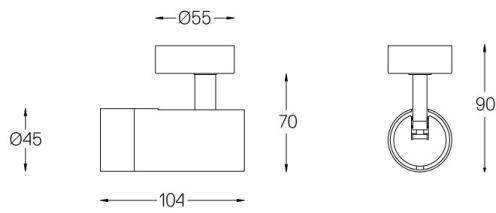

5,6W / 350lm / 3000K / On/Off / Medium
40° / ø45mm

64888

Design: O/M + Bartenbach GmbH
Surface spotlight with die-cast aluminium body with electrostatic 100% polyester paint finish.
Orientable by 150° horizontal rotation and 330° vertical rotation.
Driver to be ordered separately.

Beam angle
Medium 40°

Application

Weight
0,30Kg

mm

Finishes

- .01 White / RAL 9010
- .02 Black / RAL 9005

Mandatory

59084 Driver On/Off [Up to 2 luminaires]

140x30x21mm

59085 Driver On/Off [Up to 3 luminaires]

163x30x21mm

59086 Driver DALI [Up to 2 luminaires]

140x30x21mm

59087 Driver DALI [Up to 3 luminaires]

163x30x21mm

Optional