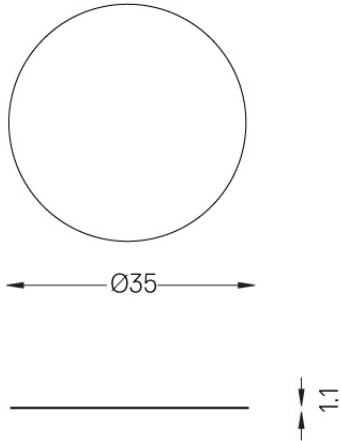

1/4 CTO

59072

Dichroic Filter Glass
1/4 CTO for Over 45.

Weight
0,01Kg

Finishes
.99