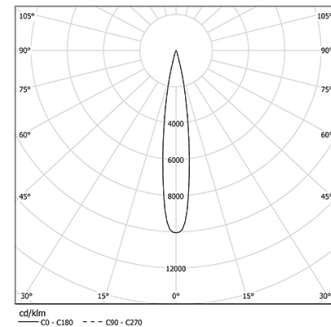

Driver to be ordered separately.

LED CRI>90 / >50.000h, L80/B10

2-step MacAdam / Driver to be ordered separately.

IP20 / 450mA

LED 3000K	Light Source	Luminaire
Power	5,6W	5,6W
Flux	440lm	200lm
Efficiency	79lm/W	29lm/W
LOR	-	45%
Operating Condition	-	Current source

Beam angle
Spot 16°

Application

Weight
0,30Kg

Finishes

- .01 White / RAL 9010
- .02 Black / RAL 9005

Mandatory

- 59084** Driver On/Off [Up to 2 luminaires]
140x30x21mm
- 59085** Driver On/Off [Up to 3 luminaires]
163x30x21mm
- 59086** Driver DALI [Up to 2 luminaires]
140x30x21mm
- 59087** Driver DALI [Up to 3 luminaires]
163x30x21mm