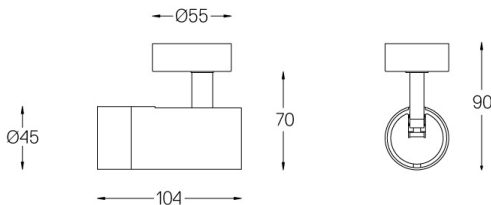

Beam angle
Spot 16°

Application

Weight
0,30Kg

Finishes

- .01 White / RAL 9010
- .02 Black / RAL 9005

Mandatory

- 59084** Driver On/Off [Up to 2 luminaires]
140x30x21mm
- 59085** Driver On/Off [Up to 3 luminaires]
163x30x21mm
- 59086** Driver DALI [Up to 2 luminaires]
140x30x21mm
- 59087** Driver DALI [Up to 3 luminaires]
163x30x21mm