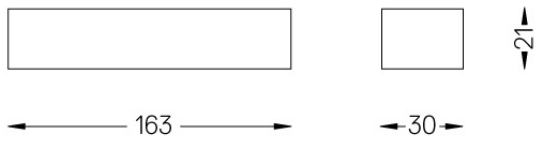

Weight
0,09Kg

Finishes
.99

Over Surface

Driver On/Off for Over
Surface up to 3 luminaires

59085

Driver On/Off for Over Surface
up to 3 luminaires

Weight
0,11Kg

Finishes
.99