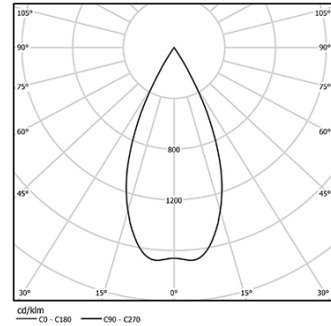

5,6W / 410lm / 2700K / On/Off / Flood 56° /
ø45mm

64886

Design: O/M + Bartenbach GmbH
Surface spotlight with die-cast aluminium body with electrostatic 100% polyester paint finish.
Orientable by 150° horizontal rotation and 330° vertical rotation.
Driver to be ordered separately.

Beam angle
Flood 56°

Application

Weight
0,30Kg

mm

Finishes

- .01 White / RAL 9010
- .02 Black / RAL 9005

Mandatory

59084 Driver On/Off [Up to 2 luminaires]