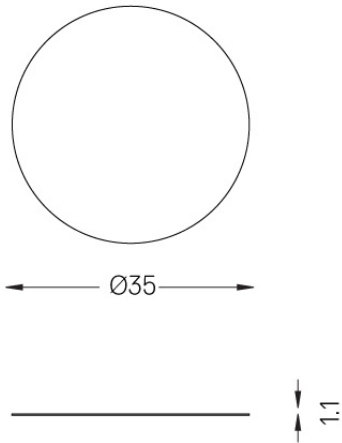

Weight
0,11Kg

Finishes
.99

Over Surface

Driver DALI for Over Surface
up to 3 luminaires

59087

Driver DALI for Over Surface up
to 3 luminaires

Weight
0,11Kg

Finishes
.99

1/4 CTO

59072

Dichroic Filter Glass
1/4 CTO for Over 45.

Weight
0,01Kg

Finishes
.99

1/2 CTO

59073

Dichroic Filter Glass
1/2 CTO for Over 45.

Weight
0,01Kg

Finishes
.99

Louvre

59074

Louvre for Over 45.

Ø35

2

Weight
0,01Kg