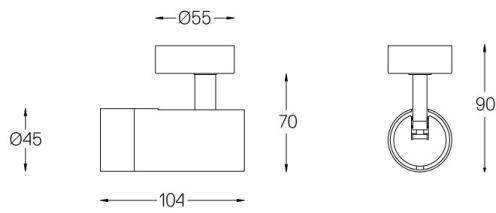

Beam angle
Flood 56°

Application

Weight
0,30Kg

mm

Finishes

- .01 White / RAL 9010
- .02 Black / RAL 9005

Mandatory

59084 Driver On/Off [Up to 2 luminaires]

Weight
0,01Kg

Finishes
.99

Louvre

59074

Louvre for Over 45.

Ø35

2

Weight
0,01Kg