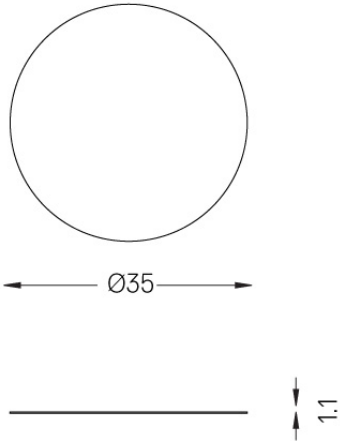

Weight
0,11Kg

Finishes
.99

Over Surface

Driver DALI for Over Surface
up to 3 luminaires

59087

Driver DALI for Over Surface up
to 3 luminaires

Weight
0,11Kg

Finishes
.99

1/4 CTO

59072

Dichroic Filter Glass
1/4 CTO for Over 45.

Weight
0,01Kg

Finishes
.99

1/2 CTO

59073

Dichroic Filter Glass
1/2 CTO for Over 45.

Weight
0,01Kg

Finishes
.99

Louvre

59074

Louvre for Over 45.

Ø35

2

Weight
0,01Kg