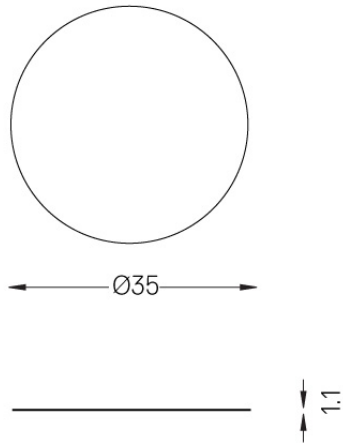

Weight
0,11Kg

Finishes
.99

Over Surface

Driver DALI for Over Surface
up to 3 luminaires

59087

Driver DALI for Over Surface up
to 3 luminaires

Weight
0,11Kg

Finishes
.99

1/4 CTO

59072

Dichroic Filter Glass
1/4 CTO for Over 45.

Weight
0,01Kg

Finishes
.99

1/2 CTO

59073

Dichroic Filter Glass
1/2 CTO for Over 45.

Weight
0,01Kg

Finishes
.99

Louvre

59074

Louvre for Over 45.

Ø35

2

Weight
0,01Kg