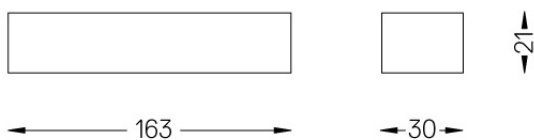

Over Surface

Driver DALI for Over Surface
up to 2 luminaires

59086

Driver DALI for Over Surface up
to 2 luminaires

Weight
0,11Kg

Finishes
.99