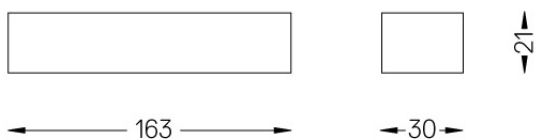

Weight
0,11Kg

Finishes
.99

Over Surface

Driver DALI for Over Surface
up to 3 luminaires

59087

Driver DALI for Over Surface up
to 3 luminaires

Weight
0,11Kg

Finishes
.99