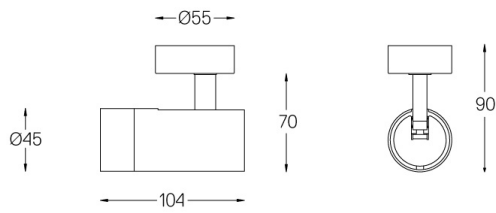

Beam angle
Medium 40°

Application

Weight
0,30Kg

mm

Finishes

- .01 White / RAL 9010
- .02 Black / RAL 9005

Mandatory

59084 Driver On/Off [Up to 2 luminaires]

Weight
0,01Kg

Finishes
.99

Louvre

59074

Louvre for Over 45.

Ø35

2

Weight
0,01Kg