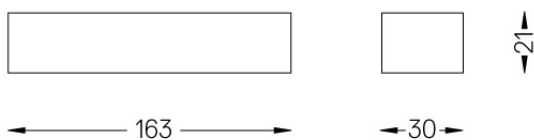

Over Surface

Driver On/Off for Over
Surface up to 3 luminaires

59085

Driver On/Off for Over Surface
up to 3 luminaires

Weight
0,11Kg

Finishes
.99