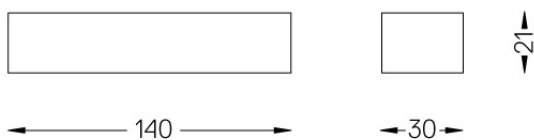

Over Surface

Driver On/Off for Over
Surface up to 2 luminaires

59084

Driver On/Off for Over Surface
up to 2 luminaires

Weight
0,09Kg

Finishes
.99

Over Surface

Driver On/Off for Over
Surface up to 3 luminaires