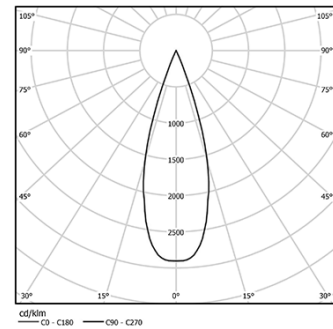

5,6W / 350lm / 2700K / On/Off / Medium
40° / ø45mm

64885

Design: O/M + Bartenbach GmbH
Surface spotlight with die-cast aluminium body with electrostatic 100% polyester paint finish.
Orientable by 150° horizontal rotation and 330° vertical rotation.
Driver to be ordered separately.

Beam angle
Medium 40°

Application

Weight
0,30Kg

mm

Finishes

- .01 White / RAL 9010
- .02 Black / RAL 9005

Mandatory

59084 Driver On/Off [Up to 2 luminaires]