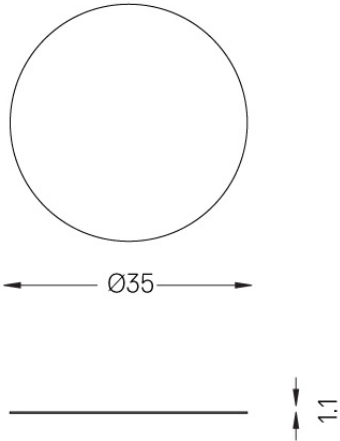

Beam angle
Spot 16°

Application

Weight
0,30Kg

Finishes

- .01 White / RAL 9010
- .02 Black / RAL 9005

Mandatory

- 59084** Driver On/Off [Up to 2 luminaires]
140x30x21mm
- 59085** Driver On/Off [Up to 3 luminaires]
163x30x21mm
- 59086** Driver DALI [Up to 2 luminaires]
140x30x21mm
- 59087** Driver DALI [Up to 3 luminaires]
163x30x21mm

59087

Driver DALI for Over Surface up
to 3 luminaires

Weight
0,11Kg

Finishes
.99

1/4 CTO

59072

Dichroic Filter Glass
1/4 CTO for Over 45.

Weight
0,01Kg

Finishes
.99

1/2 CTO

59073

Dichroic Filter Glass
1/2 CTO for Over 45.

Weight
0,01Kg

Finishes
.99

Louvre

59074