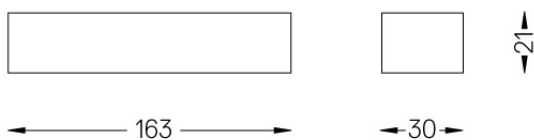

Over Surface

Driver DALI for Over Surface
up to 2 luminaires

59086

Driver DALI for Over Surface up
to 2 luminaires

Weight
0,11Kg

Finishes
.99

Over Surface

Driver DALI for Over Surface
up to 3 luminaires