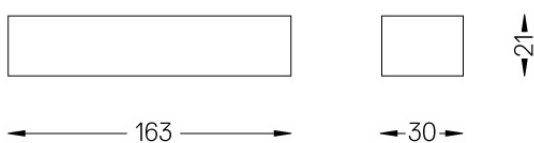

Over Surface

Driver DALI for Over Surface
up to 3 luminaires

59087

Driver DALI for Over Surface up
to 3 luminaires

Weight
0,11Kg

Finishes
.99