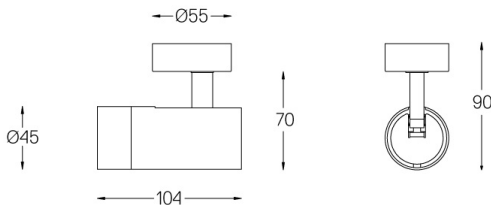

Driver to be ordered separately.

LED CRI>90 / >50.000h, L80/B10

2-step MacAdam / Driver to be ordered separately.

IP20 / 450mA

LED	2700K	Light Source	Luminaire
Power		5,6W	5,6W
Flux		440lm	200lm
Efficiency		79lm/W	29lm/W
LOR		-	45%
Operating Condition		-	Current source

Beam angle
Spot 16°

Application

Weight
0,30Kg

Finishes

- .01 White / RAL 9010
- .02 Black / RAL 9005

Mandatory

- 59084** Driver On/Off [Up to 2 luminaires]
140x30x21mm
- 59085** Driver On/Off [Up to 3 luminaires]
163x30x21mm
- 59086** Driver DALI [Up to 2 luminaires]
140x30x21mm
- 59087** Driver DALI [Up to 3 luminaires]
163x30x21mm