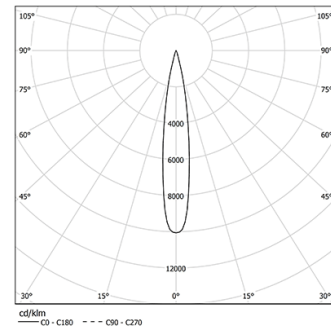

Driver to be ordered separately.

LED CRI>90 / >50.000h, L80/B10

2-step MacAdam / Driver to be ordered separately.

IP20 / 450mA

LED	2700K	Light Source	Luminaire
Power		5,6W	5,6W
Flux		440lm	200lm
Efficiency		79lm/W	29lm/W
LOR		-	45%
Operating Condition		-	Current source

Beam angle
Spot 16°

Application

Weight
0,30Kg

Finishes

- .01 White / RAL 9010
- .02 Black / RAL 9005

Mandatory

- 59084** Driver On/Off [Up to 2 luminaires]
140x30x21mm
- 59085** Driver On/Off [Up to 3 luminaires]
163x30x21mm
- 59086** Driver DALI [Up to 2 luminaires]
140x30x21mm
- 59087** Driver DALI [Up to 3 luminaires]
163x30x21mm