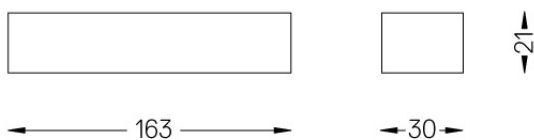

Weight
0,09Kg

Finishes
.99

Over Surface

Driver On/Off for Over
Surface up to 3 luminaires

59085

Driver On/Off for Over Surface
up to 3 luminaires

Weight
0,11Kg

Finishes
.99