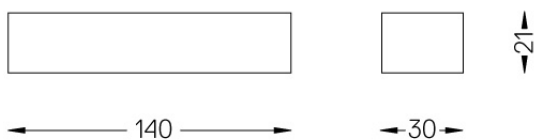

Beam angle
Spot 16°

Application

Weight
0,30Kg

Finishes

- .01 White / RAL 9010
- .02 Black / RAL 9005

Mandatory

- 59084** Driver On/Off [Up to 2 luminaires]
140x30x21mm
- 59085** Driver On/Off [Up to 3 luminaires]
163x30x21mm
- 59086** Driver DALI [Up to 2 luminaires]
140x30x21mm
- 59087** Driver DALI [Up to 3 luminaires]
163x30x21mm

Optional

- 59072** 1/4 CTO
ø35x1,1mm
- 59073** 1/2 CTO
ø35x1,1mm
- 59074** Louvre
ø35x2mm
- 59075** Soft diffuser
ø35x2mm

Over Surface

Driver On/Off for Over
Surface up to 2 luminaires

59084

Driver On/Off for Over Surface
up to 2 luminaires

Weight
0,09Kg

Finishes
.99

Over Surface

Driver On/Off for Over
Surface up to 3 luminaires

59085

Driver On/Off for Over Surface
up to 3 luminaires

Weight
0,11Kg

Finishes
.99