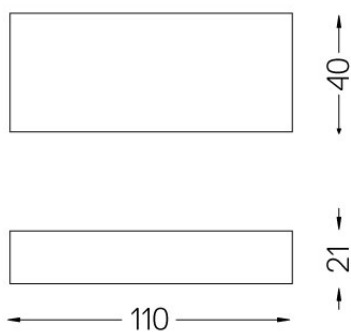

Go IP65 Square

Driver On/Off [1 luminaire]

59100

Driver On/Off for Go ø75 [100mA]
230Vac | 50/60Hz | Class II

Weight
0,09Kg

Finishes
.99