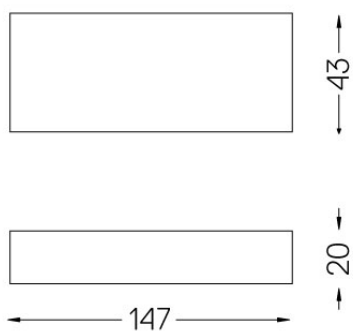

LED	3500K	Light Source	Luminaire
Power		6,7W / 3,4W	6,7W / 3,4W
Flux		1055lm / 530lm	800lm / 400lm
Efficiency		157lm/W	119lm/W
LOR		-	76%
UGR		-	<19

Beam angle
Flood 48°

Application

Weight
0.21Kg

Finishes

Go IP65 Square

Driver On/Off [1 luminaire]

59101

Driver On/Off for Go ø75
[200mA]
230Vac | 50/60Hz | Class II

Weight
0,08Kg

Finishes
.99

Go IP65 Square

Driver On/Off [1 luminaire]