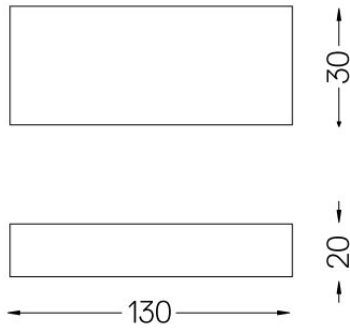

Driver 1-10V [1 luminaire]

59107

Driver 1-10V for Go ø75 [200mA]
230Vac | 50/60Hz | Class II

Weight
0,07Kg

Finishes
.99