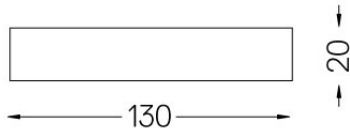

Driver PhaseCut for Go ø75
[100mA]
230Vac | 50/60Hz | Class II

Weight
0,07Kg

Finishes
.99

Driver 1-10V [1 luminaire]

59107

Driver 1-10V for Go ø75 [200mA]
230Vac | 50/60Hz | Class II

Weight
0,07Kg

Finishes
.99