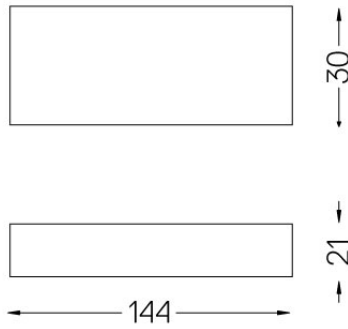

Go IP65 Square

Driver DALI [1 luminaire]

59103

Driver DALI for Go ø75 [200mA]
230Vac | 50/60Hz | Class II

Weight
0,08Kg

Finishes
.99