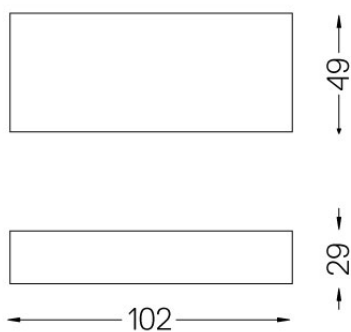

Go IP65 Square

Driver PhaseCut [1 luminaire]

59105

Driver PhaseCut for Go ø75
[180mA]
230Vac | 50/60Hz | Class II

Weight
0,13Kg

Finishes
.99