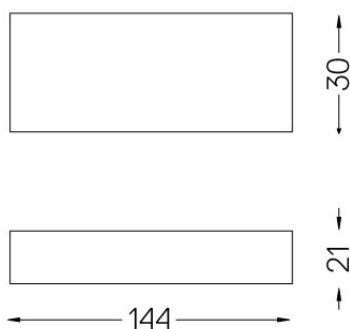

LED	3500K	Light Source	Luminaire
Power		6,7W / 3,4W	6,7W / 3,4W
Flux		1055lm / 530lm	800lm / 400lm
Efficiency		157lm/W	119lm/W
LOR		-	76%
UGR		-	<19

Beam angle
Flood 48°

Application

Weight
0.21Kg

Finishes

Weight
0,08Kg

Finishes
.99

Driver DALI [1 luminaire]

59102

Driver DALI for Go ø75 [100mA]
230Vac | 50/60Hz | Class II

Weight
0,08Kg

Finishes
.99

Go IP65 Square