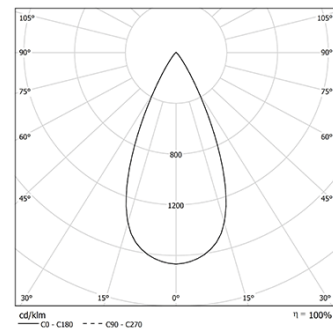

6,7W / 3,4W / 800lm / 400lm / 3500K /
On/Off / Flood 48° / 75x75mm

64880

Design: O/M

Ceiling-recessed luminaire made of aluminium die-cast.

Recessing system with spring clips.

LED CRI>90 / >50.000h, L80/B10
3-step MacAdam / Power supply not included
IP65 | 200mA / 100mA

LED	3500K	Light Source	Luminaire
Power		6,7W / 3,4W	6,7W / 3,4W
Flux		1055lm / 530lm	800lm / 400lm
Efficiency		157lm/W	119lm/W
LOR		-	76%
UGR		-	<19

Beam angle
Flood 48°

Application

Weight
0.21Kg

Finishes