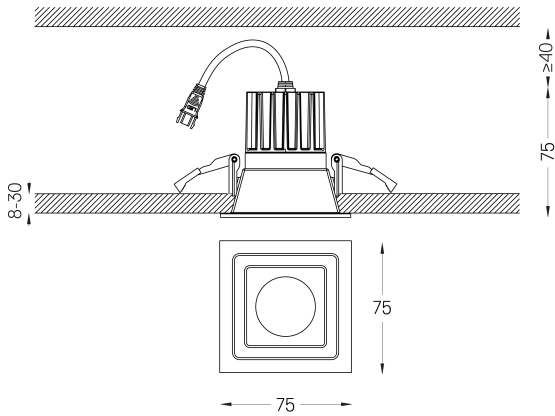

6,7W / 3,4W / 800lm / 400lm / 3500K /
On/Off / Flood 48° / 75x75mm

64880

Design: O/M

Ceiling-recessed luminaire made of aluminium die-cast.

Recessing system with spring clips.

LED CRI>90 / >50.000h, L80/B10
3-step MacAdam / Power supply not included
IP65 | 200mA / 100mA

LED	3500K	Light Source	Luminaire
Power		6,7W / 3,4W	6,7W / 3,4W
Flux		1055lm / 530lm	800lm / 400lm
Efficiency		157lm/W	119lm/W
LOR		-	76%
UGR		-	<19

Beam angle
Flood 48°

Application

Weight
0.21Kg

Finishes

The cutout dimensions are for plasterboard ceilings. For other type of material please contact: support@om-light.com

The 5-year guarantee applies only when the luminaire and driver are supplied together.