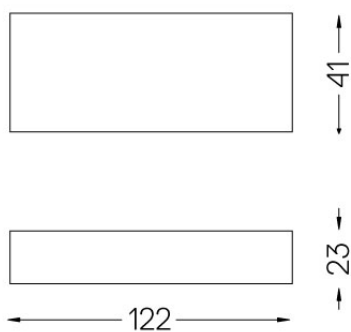

Go IP65 Square

Driver PhaseCut [1 luminaire]

59104

Driver PhaseCut for Go ø75
[100mA]
230Vac | 50/60Hz | Class II

Weight
0,07Kg

Finishes
.99