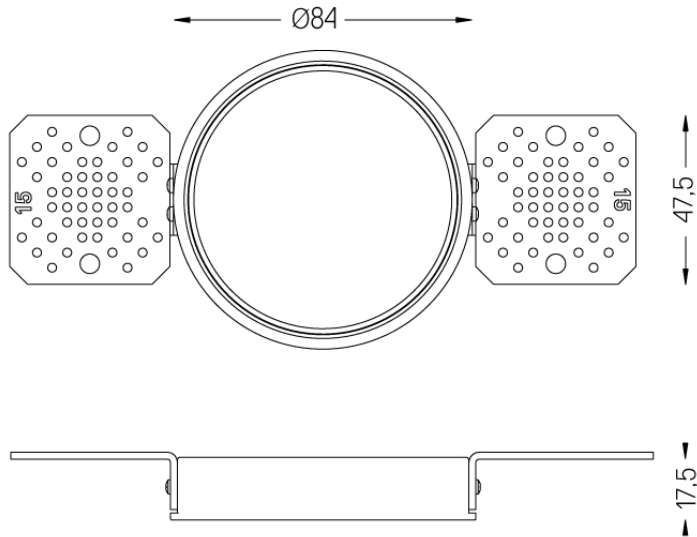

6,7W / 3,4W / 810lm / 405lm / 4000K /
On/Off / Flood 48° / ø75mm

64846

Design: O/M

Ceiling-recessed luminaire made of aluminium die-cast.

Recessing system with spring clips.

Recessing accessory for flush version supplied separately.

Finishes
.99

Flush accessory (12.5mm
ceilings)

59069

Ø88

Flush accessory Go
For 12.5mm ceilings.

Weight
0,11Kg

Finishes
.99

Flush accessory (15mm
ceilings)

59070

Ø88

Flush accessory Go
For 15mm ceilings.

Weight
0,05Kg

Finishes
.99

Flush accessory (25mm
ceilings)

59071

Ø88

Flush accessory Go
For 25mm ceilings.

Weight
0,05Kg

Finishes
.99