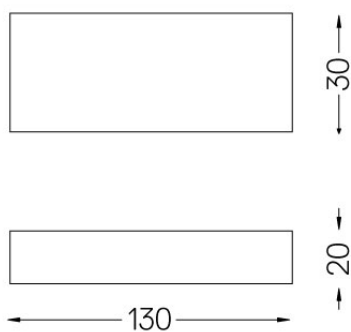

Driver 1-10V [1 luminaire]

59107

Driver 1-10V for Go ø75 [200mA]
230Vac | 50/60Hz | Class II

Weight
0,07Kg

Finishes
.99