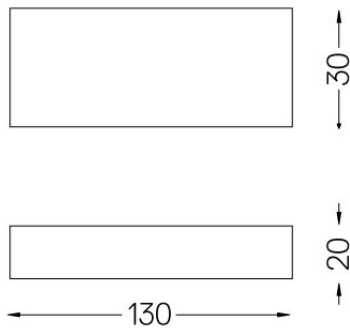

Finishes
.99

Flush accessory (12.5mm
ceilings)

59069

Ø88

Flush accessory Go
For 12.5mm ceilings.

Weight
0,11Kg

Finishes
.99

Flush accessory (15mm
ceilings)