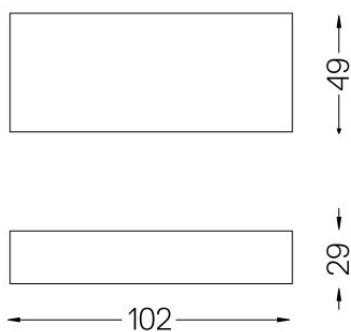

Weight
0,08Kg

Finishes
.99

Go IP65

Driver PhaseCut [1 luminaire]

59105

Driver PhaseCut for Go ø75
[180mA]
230Vac | 50/60Hz | Class II

Weight
0,13Kg

Finishes
.99