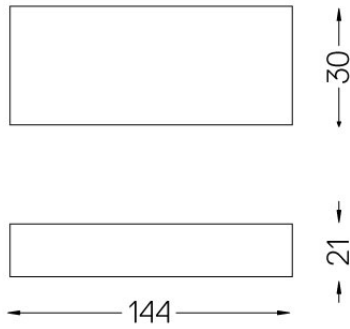

Driver DALI [1 luminaire]

59103

Driver DALI for Go ø75 [200mA]
230Vac | 50/60Hz | Class II

Weight
0,08Kg

Finishes
.99