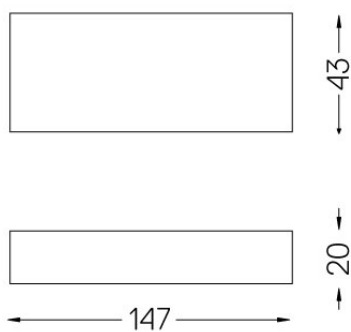

Go IP65

Driver On/Off [1 luminaire]

59101

Driver On/Off for Go ø75
[200mA]
230Vac | 50/60Hz | Class II

Weight
0,08Kg

Finishes
.99