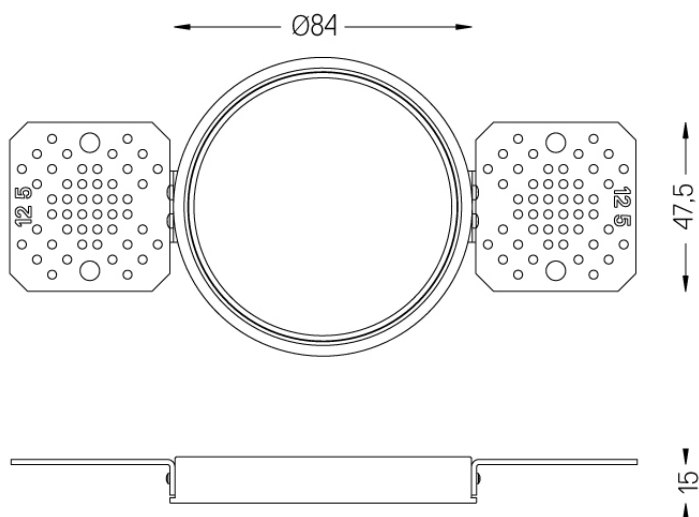

6,7W / 3,4W / 810lm / 405lm / 4000K /
On/Off / Flood 48° / ø75mm

64846

Design: O/M

Ceiling-recessed luminaire made of aluminium die-cast.

Recessing system with spring clips.

Recessing accessory for flush version supplied separately.

Finishes
.99

Flush accessory (12.5mm
ceilings)

59069

Ø88

Flush accessory Go
For 12.5mm ceilings.

Weight
0,11Kg

Finishes
.99

Flush accessory (15mm
ceilings)

59070

Ø88

Flush accessory Go
For 15mm ceilings.

Weight
0,05Kg

Finishes
.99

Flush accessory (25mm
ceilings)

59071

Ø88