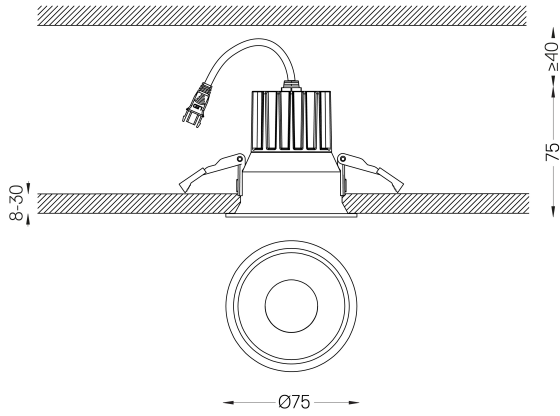

6,7W / 3,4W / 810lm / 405lm / 4000K /
On/Off / Flood 48° / ø75mm

64846

Design: O/M

Ceiling-recessed luminaire made of aluminium die-cast.

Recessing system with spring clips.

Recessing accessory for flush version supplied separately.

Beam angle
Flood 48°

Application

Weight
0.21Kg

Finishes

- .04 Matt White
- .05 Matt Black

Mandatory

59101 Driver On/Off [200mA]

147x43x30mm

176x17mm

59070 Flush accessory (15mm ceilings)

176x19,5mm

59071 Flush accessory (25mm ceilings)

176x29,5mm

The cutout dimensions are for plasterboard ceilings. For other type of material please contact: support@om-light.com