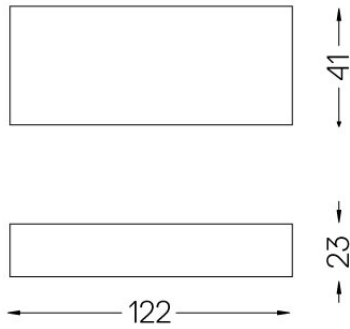

Go IP65

Driver PhaseCut [1 luminaire]

59104

Driver PhaseCut for Go ø75
[100mA]
230Vac | 50/60Hz | Class II

Weight
0,07Kg

Finishes
.99