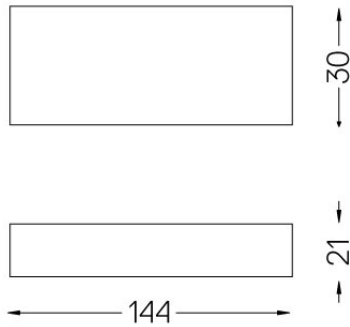

Driver DALI [1 luminaire]

59102

Driver DALI for Go ø75 [100mA]
230Vac | 50/60Hz | Class II

Weight
0,08Kg

Finishes
.99