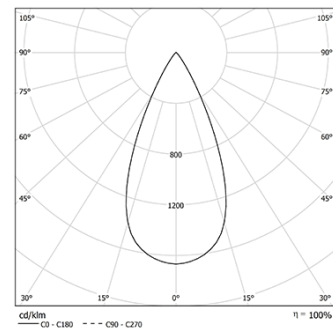

6,7W / 3,4W / 810lm / 405lm / 4000K /
On/Off / Flood 48° / ø75mm

64846

Design: O/M

Ceiling-recessed luminaire made of aluminium die-cast.

Recessing system with spring clips.

Recessing accessory for flush version supplied separately.

LED CRI>90 / >50.000h, L80/B10
3-step MacAdam / Power supply not included
IP65 | 200mA / 100mA

LED	4000K	Light Source	Luminaire
Power		6,7W / 3,4W	6,7W / 3,4W
Flux		1065lm / 535lm	810lm / 405lm
Efficiency		159lm/W	121lm/W
LOR		-	76%
UGR		-	<19

Beam angle
Flood 48°

Application

Weight
0.21Kg

Finishes

- .04 Matt White
- .05 Matt Black

Mandatory

59101 Driver On/Off [200mA]

147x43x30mm