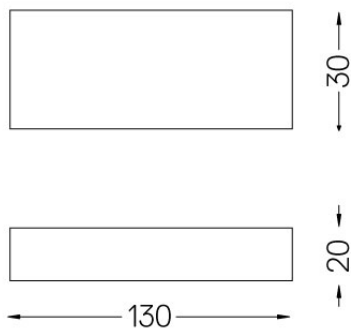

Weight
0,07Kg

Finishes
.99

Driver 1-10V [1 luminaire]

59106

Driver 1-10V for Go ø75 [120mA]
230Vac | 50/60Hz | Class II

Weight
0,07Kg

Finishes
.99

Flush accessory (12.5mm
ceilings)

59069

mm

Ø88

Flush accessory Go
For 12.5mm ceilings.

Weight
0,11Kg

Finishes
.99

Flush accessory (15mm
ceilings)

59070