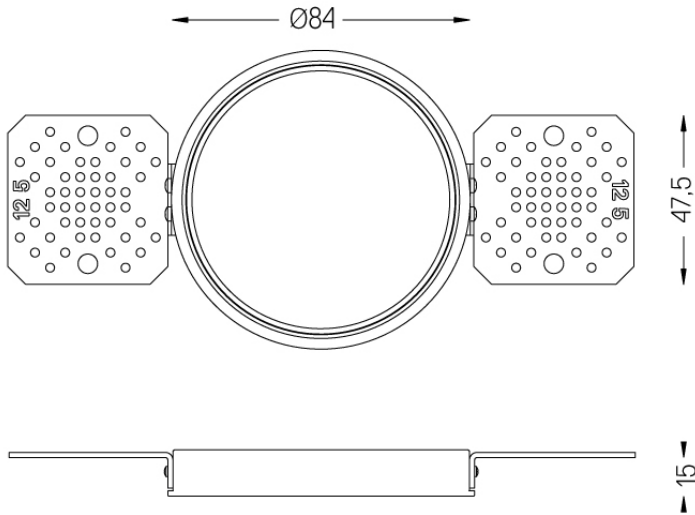

6,7W / 3,4W / 800lm / 400lm / 3000K /
On/Off / Flood 48° / ø75mm

64838

Design: O/M

Ceiling-recessed luminaire made of aluminium die-cast.

Recessing system with spring clips.

Recessing accessory for flush version supplied separately.

Weight
0,07Kg

Finishes
.99

Driver 1-10V [1 luminaire]

59106

Driver 1-10V for Go ø75 [120mA]
230Vac | 50/60Hz | Class II

Weight
0,07Kg

Finishes
.99

Flush accessory (12.5mm
ceilings)

59069

mm

Ø88

Flush accessory Go
For 12.5mm ceilings.

Weight
0,11Kg

Finishes
.99

Flush accessory (15mm
ceilings)

59070

Ø88

Flush accessory Go
For 15mm ceilings.

Weight
0,05Kg

Finishes
.99

Flush accessory (25mm
ceilings)

59071

mm

Ø88