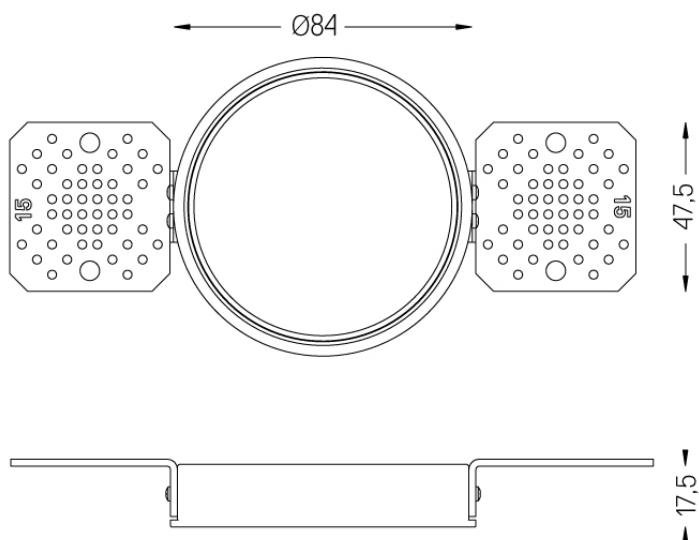

59069

mm

Ø88

Flush accessory Go
For 12.5mm ceilings.

Weight
0,11Kg

Finishes
.99

Flush accessory (15mm
ceilings)

59070

Ø88

Flush accessory Go
For 15mm ceilings.

Weight
0,05Kg

Finishes
.99

Flush accessory (25mm
ceilings)

59071

mm

Ø88