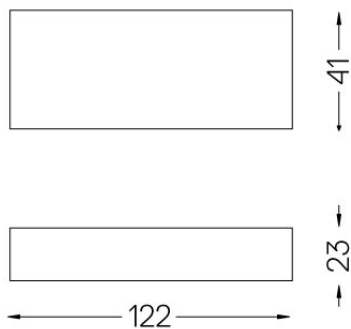

Go IP65

Driver PhaseCut [1 luminaire]

59104

Driver PhaseCut for Go ø75
[100mA]
230Vac | 50/60Hz | Class II

Weight
0,07Kg

Finishes
.99