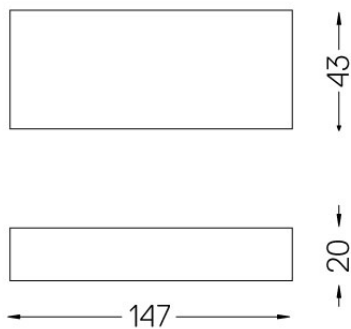

Driver On/Off [1 luminaire]

59101

Driver On/Off for Go ø75
[200mA]
230Vac | 50/60Hz | Class II

Weight
0,08Kg

Finishes
.99