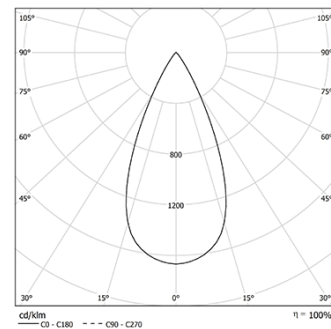

Beam angle
Flood 48°

Application

Weight
0.21Kg

Finishes

- .04 Matt White
- .05 Matt Black

Mandatory

59101 Driver On/Off [200mA]

147x43x30mm