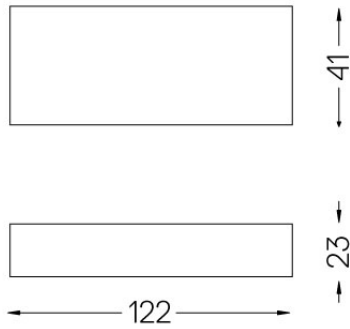

Driver PhaseCut [1 luminaire]

59104

Driver PhaseCut for Go ø75
[100mA]
230Vac | 50/60Hz | Class II

Weight
0,07Kg

Finishes
.99