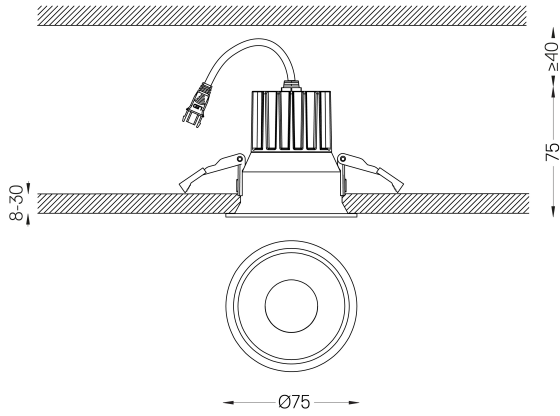

6,7W / 3,4W / 785lm / 395lm / 2700K /  
On/Off / Medium 34° / ø75mm

64833

Design: O/M

Ceiling-recessed luminaire made of aluminium die-cast.

Recessing system with spring clips.

Recessing accessory for flush version supplied separately.

Beam angle  
Medium 34°

Application

Weight  
0.21Kg

130x30x20mm