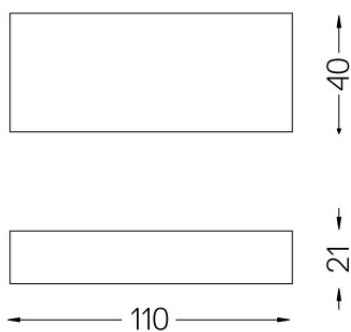

Go IP65

Driver On/Off [1 luminaire]

59100

Driver On/Off for Go ø75 [100mA]
230Vac | 50/60Hz | Class II

Weight
0,09Kg

Finishes
.99