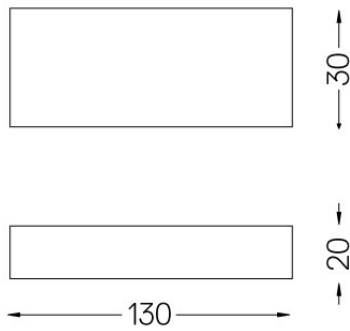

Finishes  
.99

Driver 1-10V [1 luminaire]

59106

Driver 1-10V for Go ø75 [120mA]  
230Vac | 50/60Hz | Class II

Weight  
**0,07Kg**

Finishes  
**.99**

Flush accessory (12.5mm  
ceilings)

59069

mm

Ø88

Flush accessory Go  
For 12.5mm ceilings.

Weight  
0,11Kg

Finishes  
.99

Flush accessory (15mm  
ceilings)

59070

Ø88