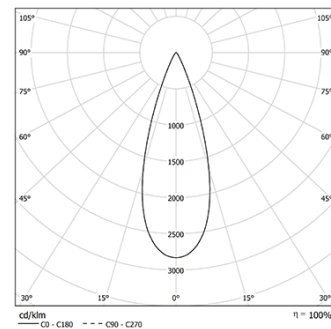

LED CRI>90 / >50.000h, L80/B10  
3-step MacAdam / Power supply not included  
IP65 | 200mA / 100mA

LED	2700K	Light Source	Luminaire
Power		6,7W / 3,4W	6,7W / 3,4W
Flux		1035lm / 520lm	785lm / 395lm
Efficiency		154lm/W	117lm/W
LOR		-	76%
UGR		-	<16

Beam angle  
Medium 34°

Application

Weight  
0.21Kg