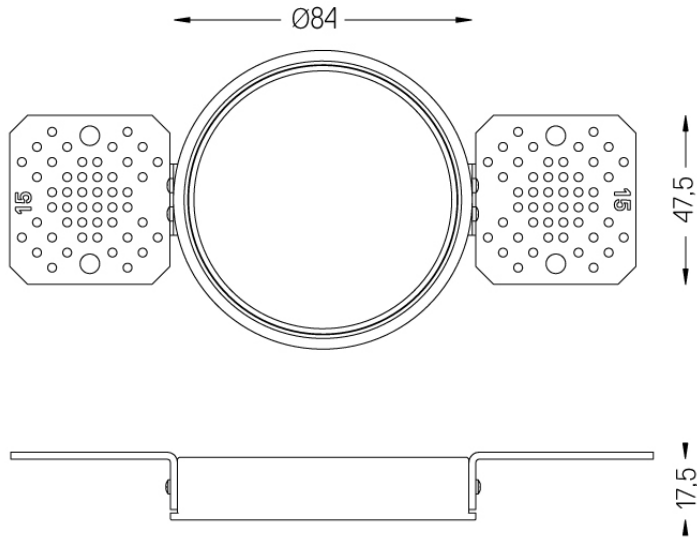

6,7W / 3,4W / 785lm / 395lm / 2700K /  
On/Off / Medium 34° / ø75mm

64833

Design: O/M

Ceiling-recessed luminaire made of aluminium die-cast.

Recessing system with spring clips.

Recessing accessory for flush version supplied separately.

mm

Ø88

Flush accessory Go  
For 12.5mm ceilings.

Weight  
0,11Kg

Finishes  
.99

Flush accessory (15mm  
ceilings)

59070

Ø88

Flush accessory Go  
For 15mm ceilings.

Weight  
0,05Kg

Finishes  
.99

Flush accessory (25mm  
ceilings)

59071

mm

Ø88

Flush accessory Go  
For 25mm ceilings.