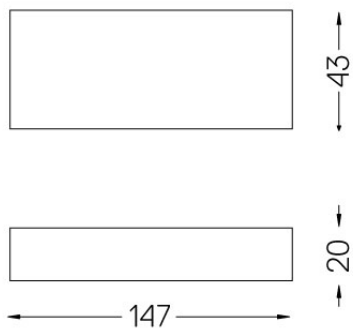

Driver On/Off [1 luminaire]

59101

Driver On/Off for Go ø75
[200mA]
230Vac | 50/60Hz | Class II

Weight
0,08Kg

Finishes
.99