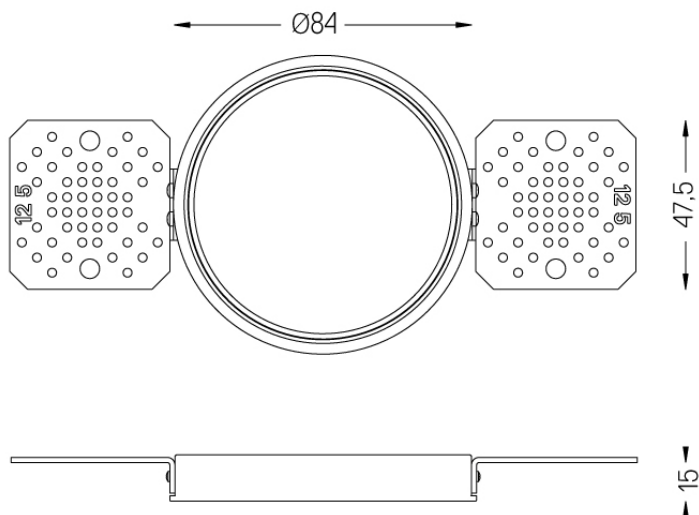

6,7W / 3,4W / 785lm / 395lm / 2700K /  
On/Off / Medium 34° / ø75mm

64833

Design: O/M

Ceiling-recessed luminaire made of aluminium die-cast.

Recessing system with spring clips.

Recessing accessory for flush version supplied separately.

mm

Ø88

Flush accessory Go  
For 12.5mm ceilings.

Weight  
0,11Kg

Finishes  
.99

Flush accessory (15mm  
ceilings)

59070

Ø88

Flush accessory Go  
For 15mm ceilings.

Weight  
0,05Kg

Finishes  
.99

Flush accessory (25mm  
ceilings)

59071

mm

Ø88

Flush accessory Go  
For 25mm ceilings.