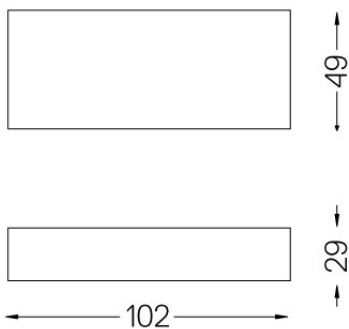

Go IP65

Driver PhaseCut [1 luminaire]

59105

Driver PhaseCut for Go ø75
[180mA]
230Vac | 50/60Hz | Class II

Weight
0,13Kg

Finishes
.99