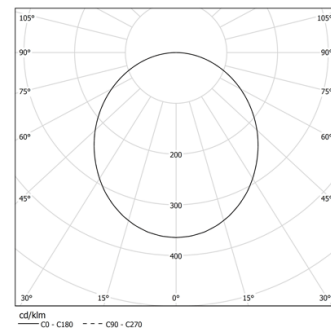

21W / 2320lm / 4000K / On/Off / Diffuse /
ø400mm

64576

Design: O/M

Ceiling-mounted luminaire made of aluminium body with electrostatic 100% polyester paint with textured-finish suitable for adverse climate conditions.

Frosted acrylic diffuser with perfect light uniformity.

LED: CRI>80 / >50.000h, L80/B10 / 3-step MacAdam
Power supply included.
IP43 | 230Vac | 50/60Hz

| LED | 4000K | Light Source | Luminaire |
|------------|-------|--------------|-----------|
| Power | | 21W | 26W |
| Flux | | 3430lm | 2320lm |
| Efficiency | | 163lm/W | 89lm/W |
| LOR | | - | 68% |
| UGR | | - | <25 |

Beam angle
Diffuse

Application

Weight
4,5Kg

mm

Finishes

- .01 White / RAL 9010
- .02 Black / RAL 9005
- .03 Grey / RAL 9006

Data according to regulations

2019/2020/EU supplemented by 2021/341 | 2019/2015/EU supplemented by 2021/340/EU Energy Consumption Labelling Ordinance. This product contains a light source of efficiency class C
Model Identifier 89603356