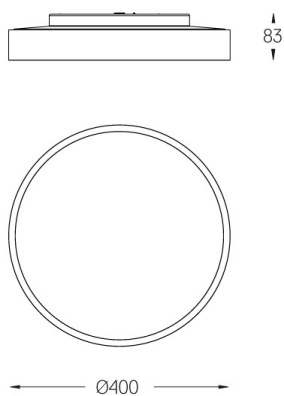

21W / 2320lm / 4000K / On/Off / Diffuse /
ø400mm

64576

Design: O/M

Ceiling-mounted luminaire made of aluminium body with electrostatic 100% polyester paint with textured-finish suitable for adverse climate conditions.

Beam angle
Diffuse

Application

Weight
4,5Kg

mm

Finishes

- .01 White / RAL 9010
- .02 Black / RAL 9005
- .03 Grey / RAL 9006

Data according to regulations

2019/2020/EU supplemented by 2021/341 | 2019/2015/EU supplemented by 2021/340/EU Energy Consumption Labelling Ordinance. This product contains a light source of efficiency class C
Model Identifier 89603356