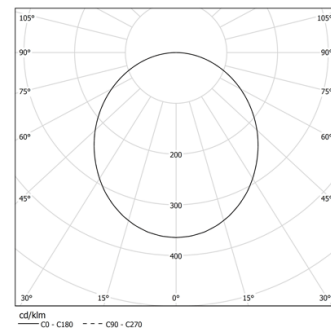

21W / 2320lm / 4000K / On/Off / Diffuse /
ø400mm

64576

Design: O/M

Ceiling-mounted luminaire made of aluminium body with electrostatic 100% polyester paint with textured-finish suitable for adverse climate conditions.

Frosted acrylic diffuser with perfect light uniformity.

LED: CRI>80 / >50.000h, L80/B10 / 3-step MacAdam
Power supply included.
IP43 | 230Vac | 50/60Hz

LED	4000K	Light Source	Luminaire
Power		21W	26W
Flux		3430lm	2320lm
Efficiency		163lm/W	89lm/W
LOR		-	68%
UGR		-	<25

Beam angle
Diffuse

Application

Weight
4,5Kg

mm

Finishes

- .01 White / RAL 9010
- .02 Black / RAL 9005
- .03 Grey / RAL 9006

Data according to regulations

2019/2020/EU supplemented by 2021/341 | 2019/2015/EU supplemented by 2021/340/EU Energy Consumption Labelling Ordinance. This product contains a light source of efficiency class C Model Identifier 89603356