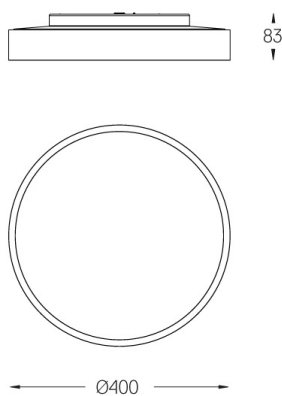

21W / 2320lm / 4000K / On/Off / Diffuse /
ø400mm

64576

Design: O/M

Ceiling-mounted luminaire made of aluminium body with electrostatic 100% polyester paint with textured-finish suitable for adverse climate conditions.

Beam angle
Diffuse

Application

Weight
4,5Kg

mm

Finishes

- .01 White / RAL 9010
- .02 Black / RAL 9005
- .03 Grey / RAL 9006

Data according to regulations

2019/2020/EU supplemented by 2021/341 | 2019/2015/EU supplemented by 2021/340/EU Energy Consumption Labelling Ordinance. This product contains a light source of efficiency class C Model Identifier 89603356