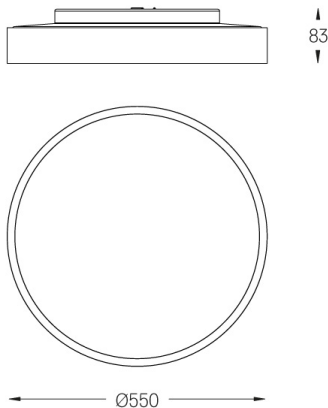

33W / 3965lm / 3000K / On/Off / Diffuse / ø550mm

64571

Design: O/M

Ceiling-mounted luminaire made of aluminium body with electrostatic 100% polyester paint with textured-finish suitable for adverse climate conditions.

Beam angle
Diffuse

Application

Weight
6,1Kg

mm

Finishes

- .01 White / RAL 9010
- .02 Black / RAL 9005
- .03 Grey / RAL 9006

Data according to regulations

2019/2020/EU supplemented by 2021/341 | 2019/2015/EU supplemented by 2021/340/EU Energy Consumption Labelling Ordinance. This product contains light sources of efficiency class C
Model Identifier 89603016