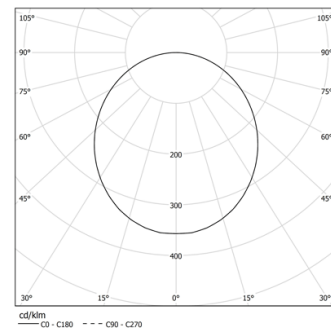

33W / 3965lm / 3000K / On/Off / Diffuse / ø550mm

64571

Design: O/M

Ceiling-mounted luminaire made of aluminium body with electrostatic 100% polyester paint with textured-finish suitable for adverse climate conditions.

Frosted acrylic diffuser with perfect light uniformity.

LED: CRI>80 / >50.000h, L80/B10 / 3-step MacAdam
Power supply included.
IP43 | 230Vac | 50/60Hz

LED	3000K	Light Source	Luminaire
Power		33W	38,8W
Flux		5670lm	3965lm
Efficiency		172lm/W	102lm/W
LOR		-	70%
UGR		-	<25

Beam angle
Diffuse

Application

Weight
6,1Kg

mm

Finishes

- .01 White / RAL 9010
- .02 Black / RAL 9005
- .03 Grey / RAL 9006

Data according to regulations

2019/2020/EU supplemented by 2021/341 | 2019/2015/EU supplemented by 2021/340/EU Energy Consumption Labelling Ordinance. This product contains light sources of efficiency class C
Model Identifier 89603016