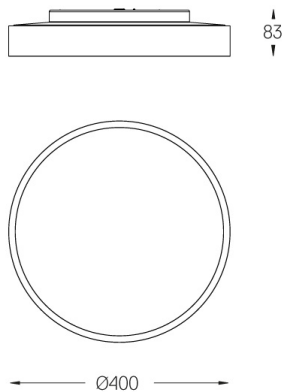

21W / 2185lm / 3000K / On/Off / Diffuse / ϕ 400mm

64570

Design: O/M

Ceiling-mounted luminaire made of aluminium body with electrostatic 100% polyester paint with textured-finish suitable for adverse climate conditions.

Beam angle
Diffuse

Application

Weight
4,5Kg

mm

Finishes

- .01 White / RAL 9010
- .02 Black / RAL 9005
- .03 Grey / RAL 9006

Data according to regulations

2019/2020/EU supplemented by 2021/341 | 2019/2015/EU supplemented by 2021/340/EU Energy Consumption Labelling Ordinance. This product contains a light source of efficiency class D
Model Identifier 89603355