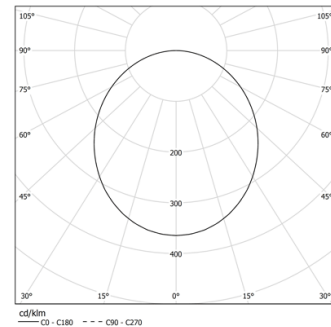

21W / 2185lm / 3000K / On/Off / Diffuse /
ø400mm

64570

Design: O/M

Ceiling-mounted luminaire made of aluminium body with electrostatic 100% polyester paint with textured-finish suitable for adverse climate conditions.

Frosted acrylic diffuser with perfect light uniformity.

LED: CRI>80 / >50.000h, L80/B10 / 3-step MacAdam
Power supply included.
IP43 | 230Vac | 50/60Hz

LED	3000K	Light Source	Luminaire
Power		21W	26W
Flux		3230lm	2185lm
Efficiency		154lm/W	84lm/W
LOR		-	68%
UGR		-	<25

Beam angle
Diffuse

Application

Weight
4,5Kg

mm

Finishes

- .01 White / RAL 9010
- .02 Black / RAL 9005
- .03 Grey / RAL 9006

Data according to regulations

2019/2020/EU supplemented by 2021/341 | 2019/2015/EU supplemented by 2021/340/EU Energy Consumption Labelling Ordinance. This product contains a light source of efficiency class D
Model Identifier 89603355