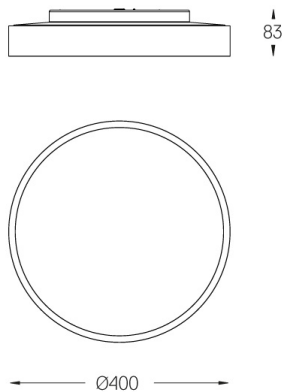

21W / 2185lm / 3000K / On/Off / Diffuse /
ø400mm

64570

Design: O/M

Ceiling-mounted luminaire made of aluminium body with electrostatic 100% polyester paint with textured-finish suitable for adverse climate conditions.

Beam angle
Diffuse

Application

Weight
4,5Kg

mm

Finishes

- .01 White / RAL 9010
- .02 Black / RAL 9005
- .03 Grey / RAL 9006

Data according to regulations

2019/2020/EU supplemented by 2021/341 | 2019/2015/EU supplemented by 2021/340/EU Energy Consumption Labelling Ordinance. This product contains a light source of efficiency class D
Model Identifier 89603355