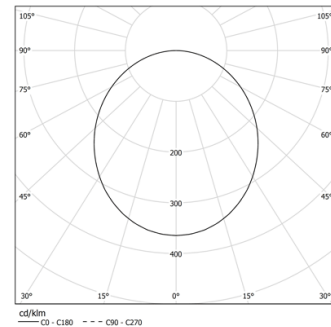

21W / 2185lm / 3000K / On/Off / Diffuse / ϕ 400mm

64570

Design: O/M

Ceiling-mounted luminaire made of aluminium body with electrostatic 100% polyester paint with textured-finish suitable for adverse climate conditions.

Frosted acrylic diffuser with perfect light uniformity.

LED: CRI>80 / >50.000h, L80/B10 / 3-step MacAdam
Power supply included.
IP43 | 230Vac | 50/60Hz

LED	3000K	Light Source	Luminaire
Power		21W	26W
Flux		3230lm	2185lm
Efficiency		154lm/W	84lm/W
LOR		-	68%
UGR		-	<25

Beam angle
Diffuse

Application

Weight
4,5Kg

mm

Finishes

- .01 White / RAL 9010
- .02 Black / RAL 9005
- .03 Grey / RAL 9006

Data according to regulations

2019/2020/EU supplemented by 2021/341 | 2019/2015/EU supplemented by 2021/340/EU Energy Consumption Labelling Ordinance. This product contains a light source of efficiency class D
Model Identifier 89603355