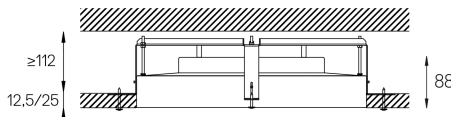

21W / 2185lm / 3000K / On/Off / Diffuse /
ø400mm

64558

Recessed accessory for different ceiling heights
under request

Design: O/M

Recessed luminaire made of aluminium body with electrostatic 100% polyester paint with textured-finish suitable for adverse climate conditions. Frosted acrylic diffuser with perfect light uniformity. Recessing accessories supplied separately.

Beam angle
Diffuse

Application

Weight
4,5Kg

Ø407

Finishes

- .01 White / RAL 9010
- .02 Black / RAL 9005
- .03 Grey / RAL 9006

Mandatory

59077 Recessed fitting accessory
Ø398x498x114mm