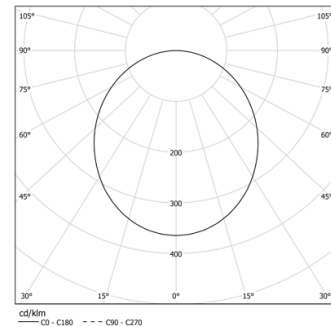

21W / 2185lm / 3000K / On/Off / Diffuse /
ø400mm

64558

Recessed accessory for different ceiling heights
under request

Design: O/M

Recessed luminaire made of aluminium body with electrostatic 100% polyester paint with textured-finish suitable for adverse climate conditions. Frosted acrylic diffuser with perfect light uniformity. Recessing accessories supplied separately.

Beam angle
Diffuse

Application

Weight
4,5Kg

Ø407

Finishes

- .01 White / RAL 9010
- .02 Black / RAL 9005
- .03 Grey / RAL 9006

Mandatory

59077 Recessed fitting accessory
Ø398x498x114mm