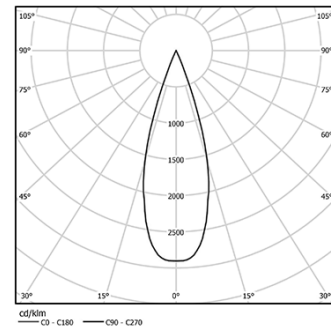

5,6W / 350lm / 3000K / DALI / Medium 41° /
ø45mm

64538

Design: O/M + Bartenbach GmbH

Track-mounted spotlight with die-cast aluminium body with electrostatic 100% polyester paint finish. Accurate reflector for a defined and controlled beam of light orientable by 150° horizontal rotation and 330° vertical rotation.

LED CRI>90 / >50.000h, L80/B10
2-step MacAdam / Power supply included.
IP20 | 48Vdc

LED	3000K	Light Source	Luminaire
Power	5,6W		7W
Flux	460lm		350lm
Efficiency	82lm/W		50lm/W
LOR	-		76%
UGR	-		<10

Beam angle
Medium 41°