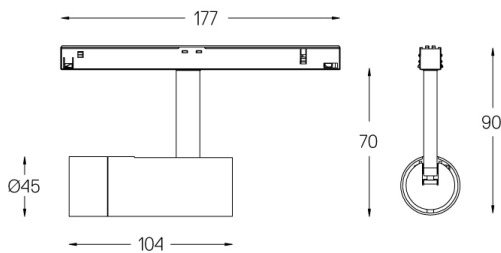

5,6W / 350lm / 3000K / DALI / Medium 41° /
ø45mm

64538

Design: O/M + Bartenbach GmbH

Track-mounted spotlight with die-cast aluminium body with electrostatic 100% polyester paint finish. Accurate reflector for a defined and controlled beam of light orientable by 150° horizontal rotation and 330° vertical rotation.

LED CRI>90 / >50.000h, L80/B10
2-step MacAdam / Power supply included.
IP20 | 48Vdc

LED	3000K	Light Source	Luminaire
Power	5,6W		7W
Flux	460lm		350lm
Efficiency	82lm/W		50lm/W
LOR	-		76%
UGR	-		<10

Beam angle
Medium 41°

Application

Weight
0,27Kg

Finishes

- .01 White / RAL 9010
- .02 Black / RAL 9005

Optional

- 59072 1/4 CTO
ø35x1,1mm
- 59073 1/2 CTO
ø35x1,1mm
- 59074 Louvre
ø35x2mm
- 59075 Soft diffuser
ø35x2mm