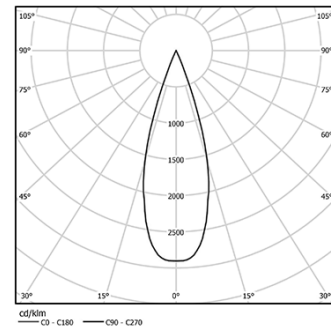

5,6W / 350lm / 3000K / DALI / Medium 41° / ø45mm

64538

Design: O/M + Bartenbach GmbH

Track-mounted spotlight with die-cast aluminium body with electrostatic 100% polyester paint finish. Spot-lens with individual complex surface rips to provide a focal light and an extremely narrow beam. Orientable by 150° horizontal rotation and 330° vertical rotation. Driver included.

LED CRI>90 / >50.000h, L80/B10
2-step MacAdam / Driver included
IP20 | 48Vdc

| LED 3000K | Light Source | Luminaire |
|---------------------|--------------|-----------|
| Power | 5,6W | 7W |
| Flux | 460lm | 350lm |
| Efficiency | 82lm/W | 50lm/W |
| LOR | - | 76% |
| Operating Condition | - | 48Vdc |

Beam angle
Medium 41°

Application

Weight
0,27Kg

mm

Finishes

- .01 White / RAL 9010
- .02 Black / RAL 9005

Optional

- 59072** 1/4 CTO
ø35x1,1mm
- 59073** 1/2 CTO
ø35x1,1mm
- 59074** Louvre
ø35x2mm
- 59075** Soft diffuser
ø35x2mm