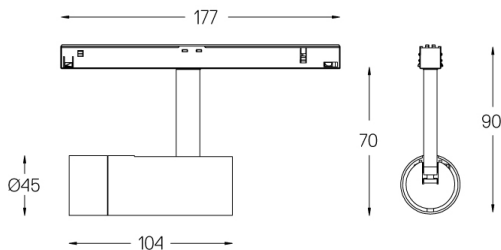

5,6W / 350lm / 3000K / DALI / Medium 41° / ø45mm

64538

Design: O/M + Bartenbach GmbH

Track-mounted spotlight with die-cast aluminium body with electrostatic 100% polyester paint finish. Spot-lens with individual complex surface rips to provide a focal light and an extremely narrow beam. Orientable by 150° horizontal rotation and 330° vertical rotation. Driver included.

LED CRI>90 / >50.000h, L80/B10
2-step MacAdam / Driver included
IP20 | 48Vdc

| LED 3000K | Light Source | Luminaire |
|---------------------|--------------|-----------|
| Power | 5,6W | 7W |
| Flux | 460lm | 350lm |
| Efficiency | 82lm/W | 50lm/W |
| LOR | - | 76% |
| Operating Condition | - | 48Vdc |

Beam angle
Medium 41°

Application

Weight
0,27Kg

mm

Finishes

- .01 White / RAL 9010
- .02 Black / RAL 9005

Optional

- 59072** 1/4 CTO
ø35x1,1mm
- 59073** 1/2 CTO
ø35x1,1mm
- 59074** Louvre
ø35x2mm
- 59075** Soft diffuser
ø35x2mm