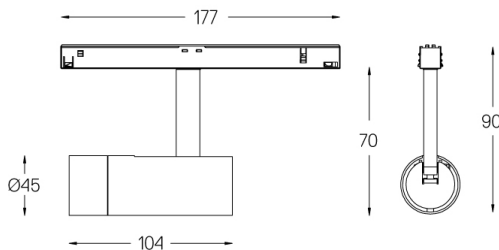

5,6W / 410lm / 3000K / On/Off / Flood 59° / ø45mm

64534

Design: O/M + Bartenbach GmbH

Track-mounted spotlight with die-cast aluminium body with electrostatic 100% polyester paint finish. Spot-lens with individual complex surface rips to provide a focal light and an extremely narrow beam. Orientable by 150° horizontal rotation and 330° vertical rotation. Driver included.

Beam angle
Flood 59°

Application

Weight
0,27Kg

mm

Finishes

- .01 White / RAL 9010
- .02 Black / RAL 9005

Optional

- 59072 1/4 CTO
ø35x1,1mm
- 59073 1/2 CTO
ø35x1,1mm
- 59074 Louvre
ø35x2mm
- 59075 Soft diffuser
ø35x2mm