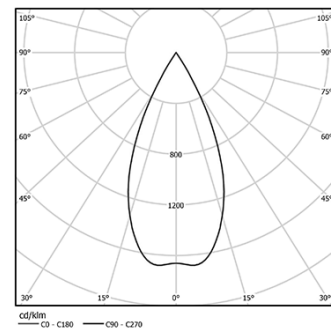

5,6W / 410lm / 3000K / On/Off / Flood 59° / ø45mm

64534

Design: O/M + Bartenbach GmbH

Track-mounted spotlight with die-cast aluminium body with electrostatic 100% polyester paint finish. Spot-lens with individual complex surface rips to provide a focal light and an extremely narrow beam. Orientable by 150° horizontal rotation and 330° vertical rotation. Driver included.

Beam angle
Flood 59°

Application

Weight
0,27Kg

mm

Finishes

- .01 White / RAL 9010
- .02 Black / RAL 9005

Optional

- 59072 1/4 CTO
ø35x1,1mm
- 59073 1/2 CTO
ø35x1,1mm
- 59074 Louvre
ø35x2mm
- 59075 Soft diffuser
ø35x2mm