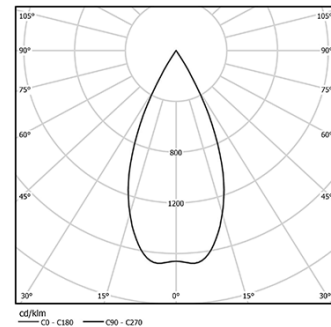

5,6W / 410lm / 3000K / On/Off / Flood 59° / ø45mm

64534

Design: O/M + Bartenbach GmbH

Track-mounted spotlight with die-cast aluminium body with electrostatic 100% polyester paint finish. Spot-lens with individual complex surface rips to provide a focal light and an extremely narrow beam. Orientable by 150° horizontal rotation and 330° vertical rotation. Driver included.

LED CRI>90 / >50.000h, L80/B10
2-step MacAdam / Driver included
IP20 | 48Vdc

LED 3000K	Light Source	Luminaire
Power	5,6W	7W
Flux	460lm	410lm
Efficiency	82lm/W	59lm/W
LOR	-	89%
Operating Condition	-	48Vdc

Beam angle
Flood 59°

Application

Weight
0,27Kg

mm

Finishes

- .01 White / RAL 9010
- .02 Black / RAL 9005

Optional

- 59072 1/4 CTO
ø35x1,1mm
- 59073 1/2 CTO
ø35x1,1mm
- 59074 Louvre
ø35x2mm
- 59075 Soft diffuser
ø35x2mm