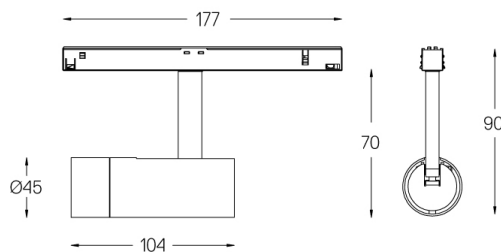

5,6W / 350lm / 3000K / On/Off / Medium
41° / ø45mm

64532

Design: O/M + Bartenbach GmbH

Track-mounted spotlight with die-cast aluminium body with electrostatic 100% polyester paint finish. Spot-lens with individual complex surface rips to provide a focal light and an extremely narrow beam. Orientable by 150° horizontal rotation and 330° vertical rotation. Driver included.

Beam angle
Medium 41°

Application

Weight
0,27Kg

mm

Finishes

- .01 White / RAL 9010
- .02 Black / RAL 9005

Optional

- 59072 1/4 CTO
ø35x1,1mm
- 59073 1/2 CTO
ø35x1,1mm
- 59074 Louvre
ø35x2mm
- 59075 Soft diffuser
ø35x2mm