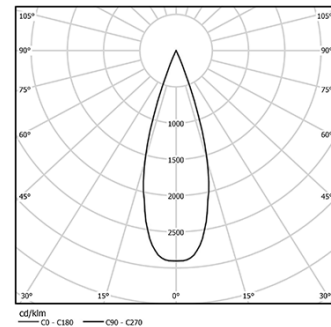

5,6W / 350lm / 3000K / On/Off / Medium
41° / ø45mm

64532

Design: O/M + Bartenbach GmbH

Track-mounted spotlight with die-cast aluminium body with electrostatic 100% polyester paint finish. Spot-lens with individual complex surface rips to provide a focal light and an extremely narrow beam. Orientable by 150° horizontal rotation and 330° vertical rotation. Driver included.

LED CRI>90 / >50.000h, L80/B10
2-step MacAdam / Driver included
IP20 | 48Vdc

LED 3000K	Light Source	Luminaire
Power	5,6W	7W
Flux	460lm	350lm
Efficiency	82lm/W	50lm/W
LOR	-	76%
Operating Condition	-	48Vdc

Beam angle
Medium 41°

Application

Weight
0,27Kg

mm

Finishes

- .01 White / RAL 9010
- .02 Black / RAL 9005

Optional

- 59072 1/4 CTO
ø35x1,1mm
- 59073 1/2 CTO
ø35x1,1mm
- 59074 Louvre
ø35x2mm
- 59075 Soft diffuser
ø35x2mm