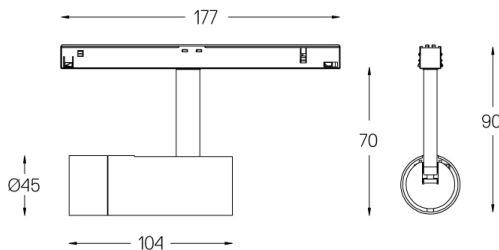

5,6W / 350lm / 3000K / On/Off / Medium
41° / ø45mm

64532

Design: O/M + Bartenbach GmbH

Track-mounted spotlight with die-cast aluminium body with electrostatic 100% polyester paint finish. Spot-lens with individual complex surface rips to provide a focal light and an extremely narrow beam. Orientable by 150° horizontal rotation and 330° vertical rotation. Driver included.

Beam angle
Medium 41°

Application

Weight
0,27Kg

mm

Finishes

- .01 White / RAL 9010
- .02 Black / RAL 9005

Optional

- 59072 1/4 CTO
ø35x1,1mm
- 59073 1/2 CTO
ø35x1,1mm
- 59074 Louvre
ø35x2mm
- 59075 Soft diffuser
ø35x2mm