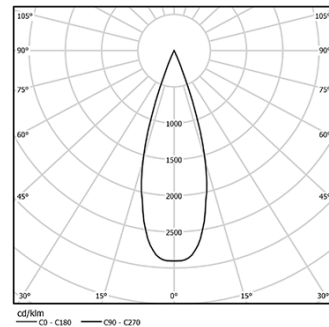

5,6W / 350lm / 3000K / On/Off / Medium
41° / ø45mm

64532

Design: O/M + Bartenbach GmbH

Track-mounted spotlight with die-cast aluminium body with electrostatic 100% polyester paint finish. Spot-lens with individual complex surface rips to provide a focal light and an extremely narrow beam. Orientable by 150° horizontal rotation and 330° vertical rotation. Driver included.

LED CRI>90 / >50.000h, L80/B10
2-step MacAdam / Driver included
IP20 | 48Vdc

LED 3000K	Light Source	Luminaire
Power	5,6W	7W
Flux	460lm	350lm
Efficiency	82lm/W	50lm/W
LOR	-	76%
Operating Condition	-	48Vdc

Beam angle
Medium 41°

Application

Weight
0,27Kg

mm

Finishes

- .01 White / RAL 9010
- .02 Black / RAL 9005

Optional

- 59072 1/4 CTO
ø35x1,1mm
- 59073 1/2 CTO
ø35x1,1mm
- 59074 Louvre
ø35x2mm
- 59075 Soft diffuser
ø35x2mm