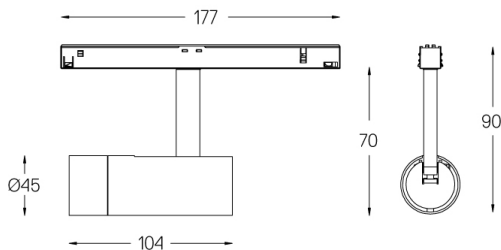

5,6W / 200lm / 3000K / On/Off / Spot 16° / ø45mm

64530

Design: O/M + Bartenbach GmbH

Track-mounted spotlight with die-cast aluminium body with electrostatic 100% polyester paint finish. Spot-lens with individual complex surface rips to provide a focal light and an extremely narrow beam. Orientable by 150° horizontal rotation and 330° vertical rotation. Driver included.

Beam angle
Spot 16°

Application

Weight
0,27Kg

mm

Finishes

- .01 White / RAL 9010
- .02 Black / RAL 9005

Optional

- 59072 1/4 CTO
ø35x1,1mm
- 59073 1/2 CTO
ø35x1,1mm
- 59074 Louvre
ø35x2mm
- 59075 Soft diffuser
ø35x2mm