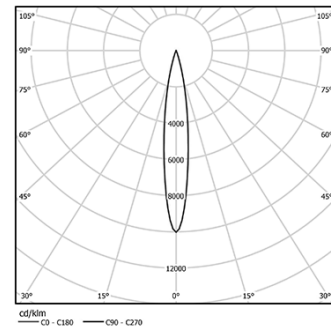

5,6W / 200lm / 3000K / On/Off / Spot 16° / ø45mm

64530

Design: O/M + Bartenbach GmbH

Track-mounted spotlight with die-cast aluminium body with electrostatic 100% polyester paint finish. Spot-lens with individual complex surface rips to provide a focal light and an extremely narrow beam. Orientable by 150° horizontal rotation and 330° vertical rotation. Driver included.

LED CRI>90 / >50.000h, L80/B10
2-step MacAdam / Driver included
IP20 | 48Vdc

LED 3000K	Light Source	Luminaire
Power	5,6W	7W
Flux	440lm	200lm
Efficiency	79lm/W	29lm/W
LOR	-	45%
Operating Condition	-	48Vdc

Beam angle
Spot 16°

Application

Weight
0,27Kg

mm

Finishes

- .01 White / RAL 9010
- .02 Black / RAL 9005

Optional

- 59072 1/4 CTO
ø35x1,1mm
- 59073 1/2 CTO
ø35x1,1mm
- 59074 Louvre
ø35x2mm
- 59075 Soft diffuser
ø35x2mm