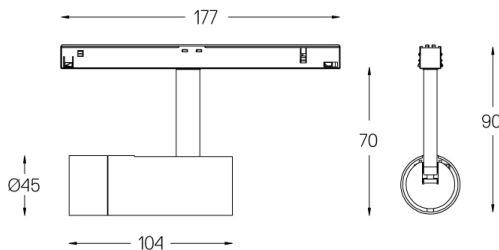

5,6W / 350lm / 2700K / On/Off / Medium
41° / ø45mm

64520

Design: O/M + Bartenbach GmbH

Track-mounted spotlight with die-cast aluminium body with electrostatic 100% polyester paint finish. Spot-lens with individual complex surface rips to provide a focal light and an extremely narrow beam. Orientable by 150° horizontal rotation and 330° vertical rotation. Driver included.

LED CRI>90 / >50.000h, L80/B10
2-step MacAdam / Driver included
IP20 | 48Vdc

LED	2700K	Light Source	Luminaire
Power		5,6W	7W
Flux		460lm	350lm
Efficiency		82lm/W	50lm/W
LOR		-	76%
Operating Condition		-	48Vdc

Beam angle
Medium 41°

Application

Weight
0,27Kg

mm

Finishes

- .01 White / RAL 9010
- .02 Black / RAL 9005

Optional

- 59072 1/4 CTO
ø35x1,1mm
- 59073 1/2 CTO
ø35x1,1mm
- 59074 Louvre
ø35x2mm
- 59075 Soft diffuser
ø35x2mm