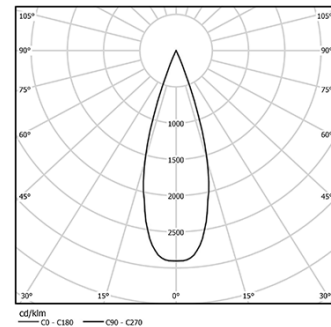

5,6W / 350lm / 2700K / On/Off / Medium
41° / ø45mm

64520

Design: O/M + Bartenbach GmbH

Track-mounted spotlight with die-cast aluminium body with electrostatic 100% polyester paint finish. Spot-lens with individual complex surface rips to provide a focal light and an extremely narrow beam. Orientable by 150° horizontal rotation and 330° vertical rotation. Driver included.

LED CRI>90 / >50.000h, L80/B10
2-step MacAdam / Driver included
IP20 | 48Vdc

LED	2700K	Light Source	Luminaire
Power		5,6W	7W
Flux		460lm	350lm
Efficiency		82lm/W	50lm/W
LOR		-	76%
Operating Condition		-	48Vdc

Beam angle
Medium 41°

Application

Weight
0,27Kg

mm

Finishes

- .01 White / RAL 9010
- .02 Black / RAL 9005

Optional

- 59072 1/4 CTO
ø35x1,1mm
- 59073 1/2 CTO
ø35x1,1mm
- 59074 Louvre
ø35x2mm
- 59075 Soft diffuser
ø35x2mm