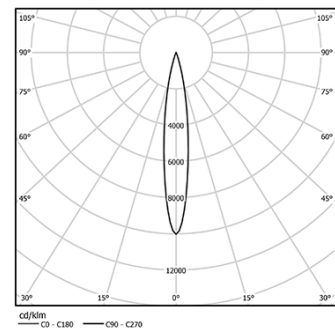

One Adjustable Trimless

5,6W / 215lm / 4000K / On/Off / Spot 15° / e54mm

63582

Design: O/M + Bartenbach GmbH

Ceiling-recessed luminaire with aluminium die-cast body and heat sink with electrostatic 100% polyester paint finish.

Orientable by 20° horizontal rotation and 355° vertical rotation.

Spot-lens with individual complex surface rips to provide a focal light and an extremely narrow beam.

Recessing accessory supplied separately.

LED CRI>80 / >50.000h, L80/B10
2-step MacAdam / Power supply included.
IP20 | 230Vac | 50/60Hz

LED	4000K	Light Source	Luminaire
Power	5,6W		7W
Flux	480lm		215lm
Efficiency	86lm/W		31lm/W
LOR	-		45%
UGR	-		<10

Beam angle
Spot 15°

Application

Weight
0,58Kg