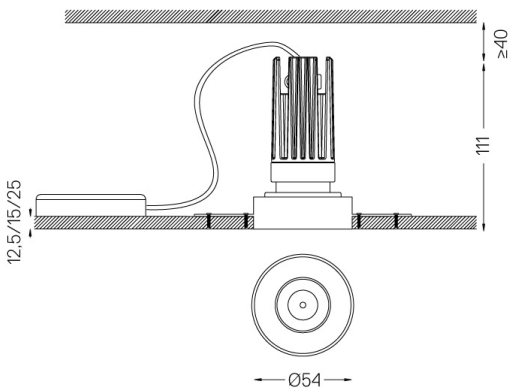

Orientable by 20° horizontal rotation and 355° vertical rotation.

Spot-lens with individual complex surface rips to provide a focal light and an extremely narrow beam.

Recessing accessory supplied separately.

Beam angle  
Spot 15°

Application

Weight  
0,58Kg

Finishes

- .01 White / RAL 9010
- .02 Black / RAL 9005

Mandatory

- 59039** Trimless accessory (12.5mm ceilings) 155x18mm
- 59040** Trimless accessory (15mm ceilings) 155x20mm
- 59041** Trimless accessory (25mm ceilings) 155x30mm

The cutout dimensions are for plasterboard ceilings. For other type of material please contact: support@om-light.com

Data according to regulations

2019/2020/EU supplemented by 2021/341 | 2019/2015/EU supplemented by 2021/340/EU Energy Consumption Labelling Ordinance. This product contains a light source of efficiency class G Model Identifier 4053560313H