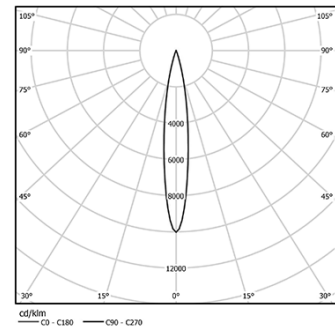

Orientable by 20° horizontal rotation and 355° vertical rotation.

Spot-lens with individual complex surface rips to provide a focal light and an extremely narrow beam.

Recessing accessory supplied separately.

LED CRI>80 / >50.000h, L80/B10

2-step MacAdam / Power supply included.

IP20 | 230Vac | 50/60Hz

LED	4000K	Light Source	Luminaire
Power	5,6W		7W
Flux	480lm		215lm
Efficiency	86lm/W		31lm/W
LOR	-		45%
UGR	-		<10