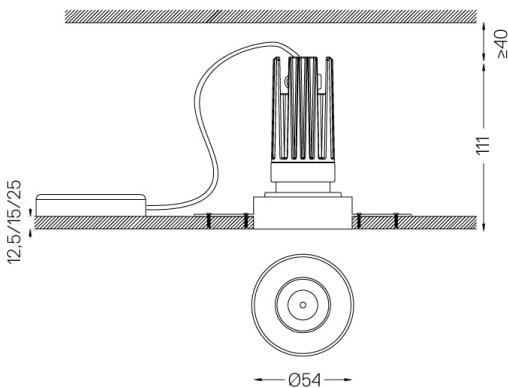

Orientable by 20° horizontal rotation and 355° vertical rotation.

Spot-lens with individual complex surface rips to provide a focal light and an extremely narrow beam.

Recessing accessory supplied separately.

Beam angle
Spot 15°

Application

Weight
0,58Kg

mm

Finishes

- .01 White / RAL 9010
- .02 Black / RAL 9005

Mandatory

- 59039** Trimless accessory (12.5mm ceilings) 155x18mm
- 59040** Trimless accessory (15mm ceilings) 155x20mm
- 59041** Trimless accessory (25mm ceilings) 155x30mm

The cutout dimensions are for plasterboard ceilings. For other type of material please contact: support@om-light.com

Data according to regulations

2019/2020/EU supplemented by 2021/341 | 2019/2015/EU supplemented by 2021/340/EU Energy Consumption Labelling Ordinance. This product contains a light source of efficiency class G Model Identifier 4053560313H