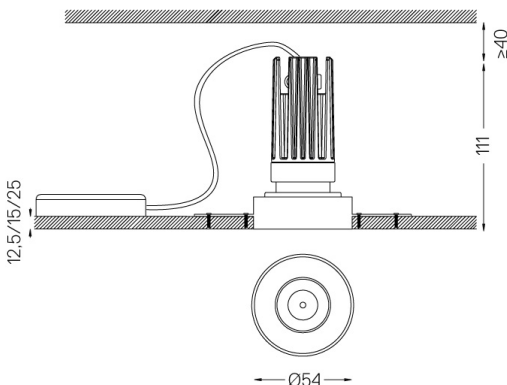

Orientable by 20° horizontal rotation and 355° vertical rotation.

Spot-lens with individual complex surface rips to provide a focal light and an extremely narrow beam.

Recessing accessory supplied separately.

Beam angle
Spot 15°

Application

Weight
0,58Kg

mm

Finishes

- .01 White / RAL 9010
- .02 Black / RAL 9005

Mandatory

- 59039** Trimless accessory (12.5mm ceilings) 155x18mm
- 59040** Trimless accessory (15mm ceilings) 155x20mm
- 59041** Trimless accessory (25mm ceilings) 155x30mm

The cutout dimensions are for plasterboard ceilings. For other type of material please contact: support@om-light.com

Data according to regulations

2019/2020/EU supplemented by 2021/341 | 2019/2015/EU supplemented by 2021/340/EU Energy Consumption Labelling Ordinance. This product contains a light source of efficiency class G Model Identifier 4053560290H