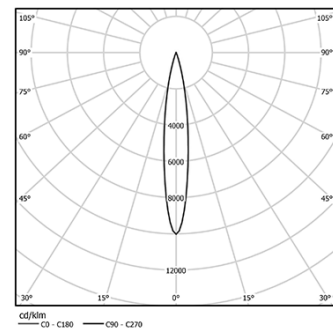

One Adjustable Trimless

5,6W / 200lm / 3000K / DALI / Spot 15° / ø54mm

63580

Design: O/M + Bartenbach GmbH

Ceiling-recessed luminaire with aluminium die-cast body and heat sink with electrostatic 100% polyester paint finish.

Orientable by 20° horizontal rotation and 355° vertical rotation.

Spot-lens with individual complex surface rips to provide a focal light and an extremely narrow beam.

Recessing accessory supplied separately.

LED CRI>90 / >50.000h, L80/B10
2-step MacAdam / Power supply included.
IP20 | 230Vac | 50/60Hz

LED	3000K	Light Source	Luminaire
Power	5,6W		7W
Flux	440lm		200lm
Efficiency	79lm/W		29lm/W
LOR	-		45%
UGR	-		<10

Beam angle
Spot 15°

Application

Weight
0,58Kg

mm