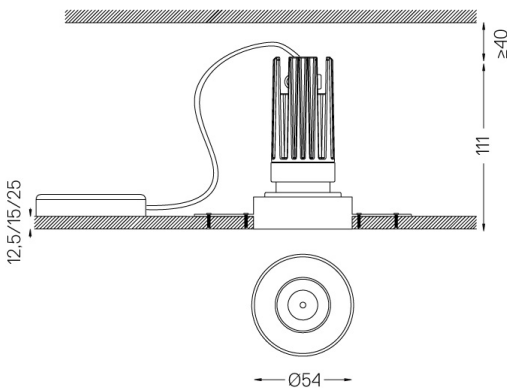

Orientable by 20° horizontal rotation and 355° vertical rotation.

Spot-lens with individual complex surface rips to provide a focal light and an extremely narrow beam.

Recessing accessory supplied separately.

Beam angle
Spot 15°

Application

Weight
0,58Kg

mm

Finishes

- .01 White / RAL 9010
- .02 Black / RAL 9005

Mandatory

- 59039** Trimless accessory (12.5mm ceilings) 155x18mm
- 59040** Trimless accessory (15mm ceilings) 155x20mm
- 59041** Trimless accessory (25mm ceilings) 155x30mm

The cutout dimensions are for plasterboard ceilings. For other type of material please contact: support@om-light.com

Data according to regulations

2019/2020/EU supplemented by 2021/341 | 2019/2015/EU supplemented by 2021/340/EU Energy Consumption Labelling Ordinance. This product contains a light source of efficiency class G Model Identifier 4053560290H