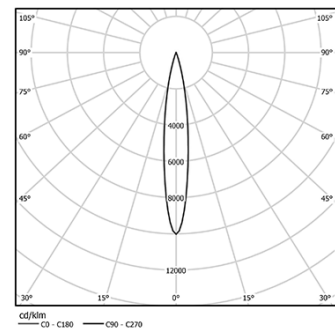

One Adjustable Trimless

5,6W / 200lm / 3000K / On/Off / Spot 15° / ø54mm

63578

Design: O/M + Bartenbach GmbH

Ceiling-recessed luminaire with aluminium die-cast body and heat sink with electrostatic 100% polyester paint finish.

Orientable by 20° horizontal rotation and 355° vertical rotation.

Spot-lens with individual complex surface rips to provide a focal light and an extremely narrow beam.

Recessing accessory supplied separately.

LED CRI>90 / >50.000h, L80/B10
2-step MacAdam / Power supply included.
IP20 | 230Vac | 50/60Hz

LED	3000K	Light Source	Luminaire
Power	5,6W		7W
Flux	440lm		200lm
Efficiency	79lm/W		29lm/W
LOR	-		45%
UGR	-		<10

Beam angle
Spot 15°

Application

Weight
0,58Kg

mm