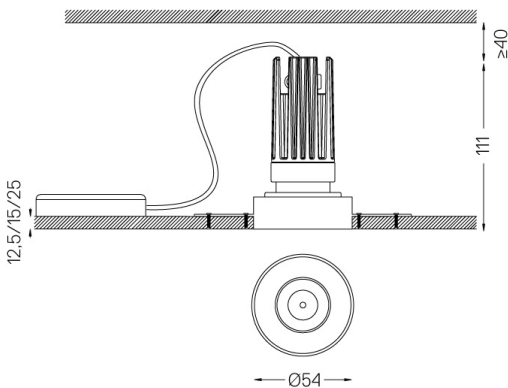

Orientable by 20° horizontal rotation and 355° vertical rotation.

Spot-lens with individual complex surface rips to provide a focal light and an extremely narrow beam.

Recessing accessory supplied separately.

Beam angle
Spot 15°

Application

Weight
0,58Kg

mm

Finishes

- .01 White / RAL 9010
- .02 Black / RAL 9005

Mandatory

- 59039** Trimless accessory (12.5mm ceilings) 155x18mm
- 59040** Trimless accessory (15mm ceilings) 155x20mm
- 59041** Trimless accessory (25mm ceilings) 155x30mm

The cutout dimensions are for plasterboard ceilings. For other type of material please contact: support@om-light.com

Data according to regulations

2019/2020/EU supplemented by 2021/341 | 2019/2015/EU supplemented by 2021/340/EU Energy Consumption Labelling Ordinance. This product contains a light source of efficiency class G Model Identifier 4053560312H