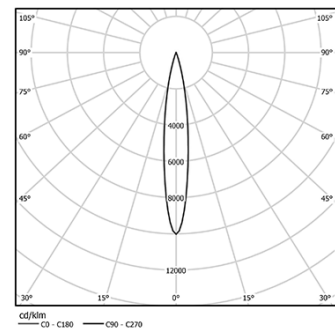

Orientable by 20° horizontal rotation and 355° vertical rotation.

Spot-lens with individual complex surface rips to provide a focal light and an extremely narrow beam.

Recessing accessory supplied separately.

LED CRI>90 / >50.000h, L80/B10
2-step MacAdam / Power supply included.
IP20 | 230Vac | 50/60Hz

LED	2700K	Light Source	Luminaire
Power	5,6W		7W
Flux	440lm		200lm
Efficiency	79lm/W		29lm/W
LOR	-		45%
UGR	-		<10