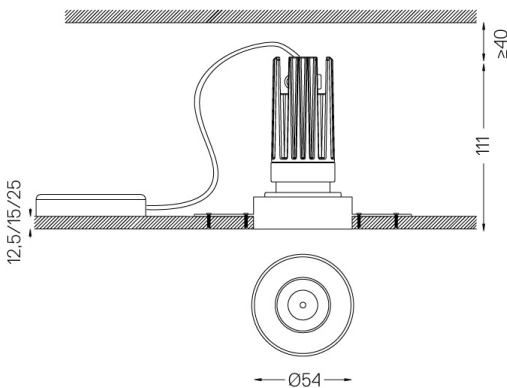

Orientable by 20° horizontal rotation and 355° vertical rotation.

Spot-lens with individual complex surface rips to provide a focal light and an extremely narrow beam.

Recessing accessory supplied separately.

Beam angle
Spot 15°

Application

Weight
0,58Kg

mm

Finishes

- .01 White / RAL 9010
- .02 Black / RAL 9005

Mandatory

- 59039** Trimless accessory (12.5mm ceilings)
155x18mm
- 59040** Trimless accessory (15mm ceilings)
155x20mm
- 59041** Trimless accessory (25mm ceilings)
155x30mm

The cutout dimensions are for plasterboard ceilings. For other type of material please contact: support@om-light.com

Data according to regulations

2019/2020/EU supplemented by 2021/341 | 2019/2015/EU supplemented by 2021/340/EU Energy Consumption Labelling Ordinance. This product contains a light source of efficiency class G Model Identifier 4053560312H