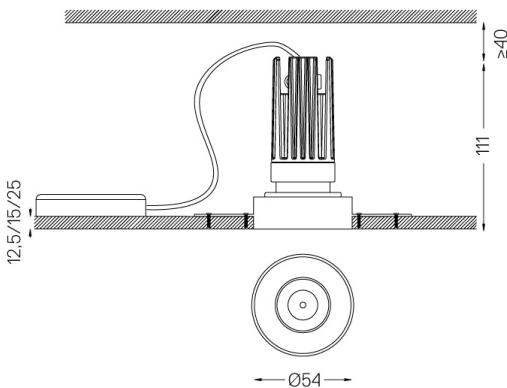

Orientable by 20° horizontal rotation and 355° vertical rotation.

Spot-lens with individual complex surface rips to provide a focal light and an extremely narrow beam.

Recessing accessory supplied separately.

Beam angle
Spot 15°

Application

Weight
0,58Kg

mm

Finishes

- .01 White / RAL 9010
- .02 Black / RAL 9005

Mandatory

- 59039** Trimless accessory (12.5mm ceilings) 155x18mm
- 59040** Trimless accessory (15mm ceilings) 155x20mm
- 59041** Trimless accessory (25mm ceilings) 155x30mm

The cutout dimensions are for plasterboard ceilings. For other type of material please contact: support@om-light.com

Data according to regulations

2019/2020/EU supplemented by 2021/341 | 2019/2015/EU supplemented by 2021/340/EU Energy Consumption Labelling Ordinance. This product contains a light source of efficiency class G Model Identifier 4053560312H