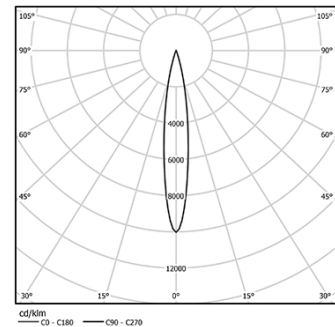

Orientable by 20° horizontal rotation and 355° vertical rotation.

Spot-lens with individual complex surface rips to provide a focal light and an extremely narrow beam.

Recessing accessory supplied separately.

LED CRI>90 / >50.000h, L80/B10

2-step MacAdam / Power supply included.

IP20 | 230Vac | 50/60Hz

LED	2700K	Light Source	Luminaire
Power	5,6W		7W
Flux	440lm		200lm
Efficiency	79lm/W		29lm/W
LOR	-		45%
UGR	-		<10