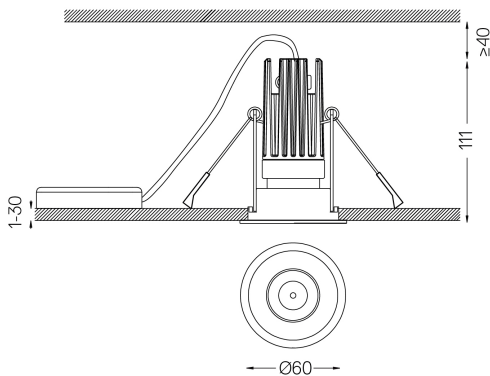

One Adjustable

5,6W / 215lm / 4000K / On/Off / Spot 15° / ø60mm

63570

Design: O/M + Bartenbach GmbH

Ceiling-recessed luminaire with aluminium die-cast body and heat sink with electrostatic 100% polyester paint finish.

LED	4000K	Light Source	Luminaire
Power	5,6W		7W
Flux	480lm		215lm
Efficiency	86lm/W		31lm/W
LOR	-		45%
UGR	-		<10

Beam angle
Spot 15°

Application

Weight
0,58Kg

Ø54

Finishes

- .01 White / RAL 9010
- .02 Black / RAL 9005

The cutout dimensions are for plasterboard ceilings. For other type of material please contact: support@om-light.com

Data according to regulations

2019/2020/EU supplemented by 2021/341 | 2019/2015/EU supplemented by 2021/340/EU Energy Consumption Labelling Ordinance. This product contains a light source of efficiency class G Model Identifier 4053560313H