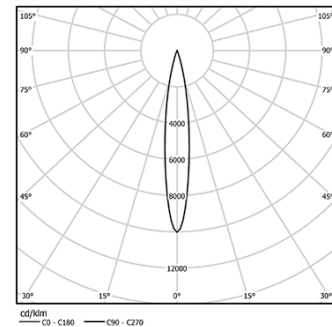

One Adjustable

5,6W / 215lm / 4000K / On/Off / Spot 15° / ø60mm

63570

Design: O/M + Bartenbach GmbH

Ceiling-recessed luminaire with aluminium die-cast body and heat sink with electrostatic 100% polyester paint finish.

Orientable by 20° horizontal rotation.

Spot-lens with individual complex surface rips to provide a focal light and an extremely narrow beam.

LED CRI>80 / >50.000h, L80/B10
2-step MacAdam / Power supply included.
IP20 | 230Vac | 50/60Hz

LED	4000K	Light Source	Luminaire
Power	5,6W		7W
Flux	480lm		215lm
Efficiency	86lm/W		31lm/W
LOR	-		45%
UGR	-		<10

Beam angle
Spot 15°

Application

Weight
0,58Kg

Ø54

Finishes

- .01 White / RAL 9010
- .02 Black / RAL 9005

The cutout dimensions are for plasterboard ceilings. For other type of material please contact: support@om-light.com

Data according to regulations

2019/2020/EU supplemented by 2021/341 | 2019/2015/EU supplemented by 2021/340/EU Energy Consumption Labelling Ordinance. This product contains a light source of efficiency class G Model Identifier 4053560313H