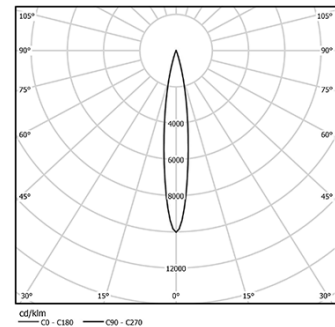

One Adjustable

5,6W / 200lm / 3000K / On/Off / Spot 15° / ø60mm

63566

Design: O/M + Bartenbach GmbH

Ceiling-recessed luminaire with aluminium die-cast body and heat sink with electrostatic 100% polyester paint finish.

Orientable by 20° horizontal rotation.

Spot-lens with individual complex surface rips to provide a focal light and an extremely narrow beam.

LED CRI>90 / >50.000h, L80/B10
2-step MacAdam / Power supply included.
IP20 | 230Vac | 50/60Hz

LED	3000K	Light Source	Luminaire
Power	5,6W		7W
Flux	440lm		200lm
Efficiency	79lm/W		29lm/W
LOR	-		45%
UGR	-		<10

Beam angle
Spot 15°

Application

Weight
0,58Kg

Ø54

Finishes

- .01 White / RAL 9010
- .02 Black / RAL 9005

The cutout dimensions are for plasterboard ceilings. For other type of material please contact: support@om-light.com

Data according to regulations

2019/2020/EU supplemented by 2021/341 | 2019/2015/EU supplemented by 2021/340/EU Energy Consumption Labelling Ordinance. This product contains a light source of efficiency class G Model Identifier 4053560290H