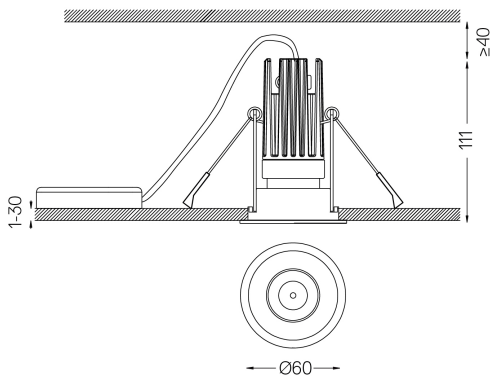

LED	3000K	Light Source	Luminaire
Power	5,6W		7W
Flux	440lm		200lm
Efficiency	79lm/W		29lm/W
LOR	-		45%
UGR	-		<10

Beam angle
Spot 15°

Application

Weight
0,58Kg

Ø54

Finishes

- .01 White / RAL 9010
- .02 Black / RAL 9005

The cutout dimensions are for plasterboard ceilings. For other type of material please contact: support@om-light.com

Data according to regulations

2019/2020/EU supplemented by 2021/341 | 2019/2015/EU supplemented by 2021/340/EU Energy Consumption Labelling Ordinance. This product contains a light source of efficiency class G Model Identifier 4053560290H