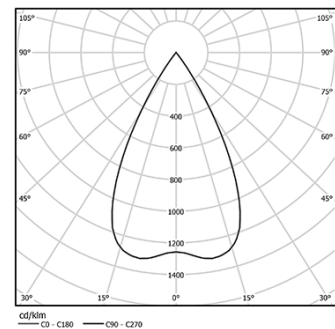

LED	3000K	Light Source	Luminaire
Power	3,1W		4W
Flux	260lm		230lm
Efficiency	84lm/W		58lm/W
LOR	-		88%
UGR	-		<16

Beam angle  
Flood 56°

Application

Weight

mm

Finishes

- .01 White / RAL 9010
- .02 Black / RAL 9005

The cutout dimensions are for plasterboard ceilings. For other type of material please contact: support@om-light.com

Data according to regulations

2019/2020/EU supplemented by 2021/341 | 2019/2015/EU supplemented by 2021/340/EU Energy Consumption Labelling Ordinance. This product contains a light source of efficiency class G Model Identifier 4053560290L