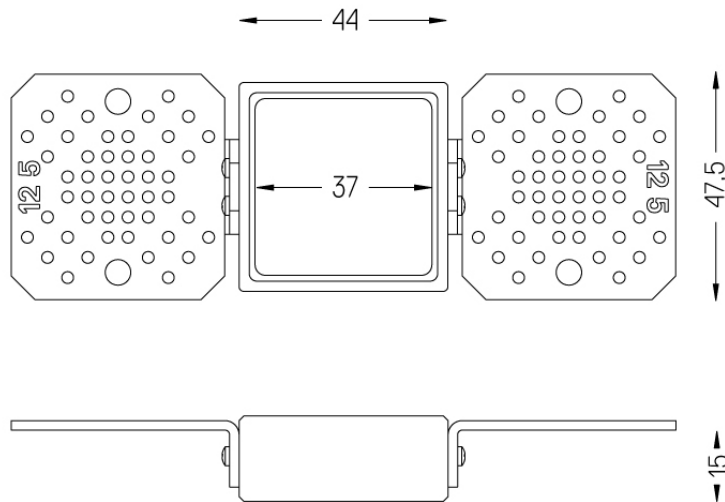

The cutout dimensions are for plasterboard ceilings. For other type of material please contact: support@om-light.com

Data according to regulations

2019/2020/EU supplemented by 2021/341 | 2019/2015/EU supplemented by 2021/340/EU Energy Consumption Labelling Ordinance. This product contains a light source of efficiency class G Model Identifier 4053560290L

## One Square Trimless

Trimless accessory (12.5mm  
ceilings)

59048

52x52

Trimless accessory One 45x45.  
For 12.5mm ceilings.

Weight  
0,01Kg

Finishes  
○ .01 White / RAL 9010

## One Square Trimless

Trimless accessory (15mm  
ceilings)

59049

52x52

Trimless accessory One 45x45.  
For 15mm ceilings.

Weight  
0,01Kg

Finishes  
○ .01 White / RAL 9010