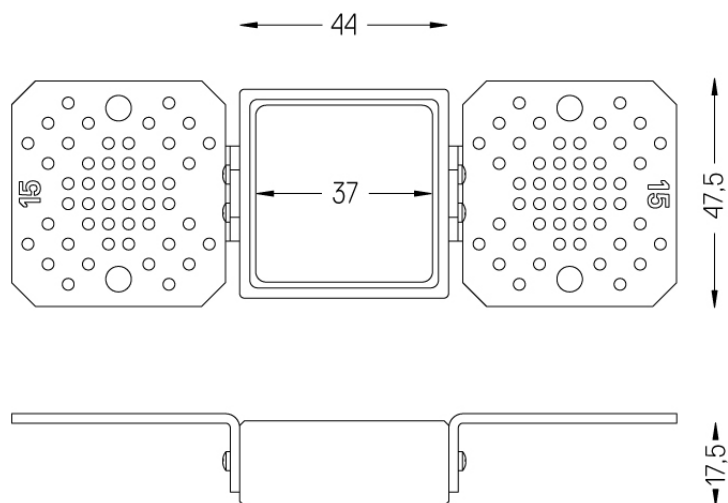

The cutout dimensions are for plasterboard ceilings. For other type of material please contact: support@om-light.com

Data according to regulations

2019/2020/EU supplemented by 2021/341 | 2019/2015/EU supplemented by 2021/340/EU Energy Consumption Labelling Ordinance. This product contains a light source of efficiency class G Model Identifier 4053560290L

## One Square Trimless

Trimless accessory (12.5mm  
ceilings)

59048

52x52

Trimless accessory One 45x45.  
For 12.5mm ceilings.

Weight  
0,01Kg

Finishes  
○ .01 White / RAL 9010

## One Square Trimless

Trimless accessory (15mm  
ceilings)

59049

52x52

Trimless accessory One 45x45.  
For 15mm ceilings.

Weight  
0,01Kg

Finishes  
○ .01 White / RAL 9010

## One Square Trimless

Trimless accessory (25mm  
ceilings)

59050

52x52

Trimless accessory One 45x45.  
For 25mm ceilings.

Weight  
0,01Kg

Finishes  
○ .01 White / RAL 9010