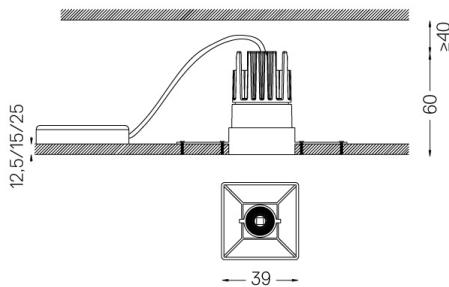

LED	3000K	Light Source	Luminaire
Power	3,1W		4W
Flux	260lm		230lm
Efficiency	84lm/W		58lm/W
LOR	-		88%
UGR	-		<16

Beam angle  
Flood 56°

Application

Weight

mm

Finishes

- .01 White / RAL 9010
- .02 Black / RAL 9005

Mandatory

- 59048** Trimless accessory (12.5mm ceilings)  
140x18mm
- 59049** Trimless accessory (15mm ceilings)  
140x20mm
- 59050** Trimless accessory (25mm ceilings)  
140x30mm

For the specific supply of "DALI 2" drivers, please contact:  
support@om-light.com

The cutout dimensions are for plasterboard ceilings. For other type of material please contact: support@om-light.com

Data according to regulations

2019/2020/EU supplemented by 2021/341 | 2019/2015/EU supplemented by 2021/340/EU Energy Consumption Labelling Ordinance. This product contains a light source of efficiency class G Model Identifier 4053560290L