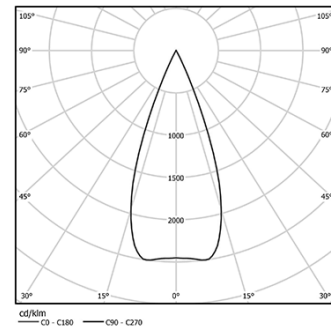

LED	3000K	Light Source	Luminaire
Power	3,1W		4W
Flux	260lm		200lm
Efficiency	84lm/W		50lm/W
LOR	-		77%
UGR	-		<10

Beam angle
Medium 40°

Application

Weight

Finishes

- .01 White / RAL 9010
- .02 Black / RAL 9005

The cutout dimensions are for plasterboard ceilings. For other type of material please contact: support@om-light.com

Data according to regulations

2019/2020/EU supplemented by 2021/341 | 2019/2015/EU supplemented by 2021/340/EU Energy Consumption Labelling Ordinance. This product contains a light source of efficiency class G Model Identifier 4053560290L