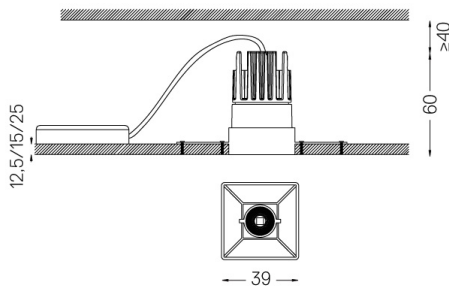

Lightcore optics for defined and perfectly controlled beam of light.

Recessing accessory supplied separately.

LED CRI>90 / >50.000h, L80/B10
2-step MacAdam / Power supply included.
IP20 | 230Vac | 50/60Hz

LED	3000K	Light Source	Luminaire
Power	3,1W		4W
Flux	260lm		200lm
Efficiency	84lm/W		50lm/W
LOR	-		77%
UGR	-		<10

Beam angle
Medium 40°

Application

Weight

Finishes

- .01 White / RAL 9010
- .02 Black / RAL 9005

Mandatory

- 59048** Trimless accessory (12.5mm ceilings) 140x18mm
- 59049** Trimless accessory (15mm ceilings) 140x20mm
- 59050** Trimless accessory (25mm ceilings) 140x30mm

For the specific supply of "DALI 2" drivers, please contact: support@om-light.com

The cutout dimensions are for plasterboard ceilings. For other type of material please contact: support@om-light.com

Data according to regulations

2019/2020/EU supplemented by 2021/341 | 2019/2015/EU supplemented by 2021/340/EU Energy Consumption Labelling Ordinance. This product contains a light source of efficiency class G Model Identifier 4053560290L