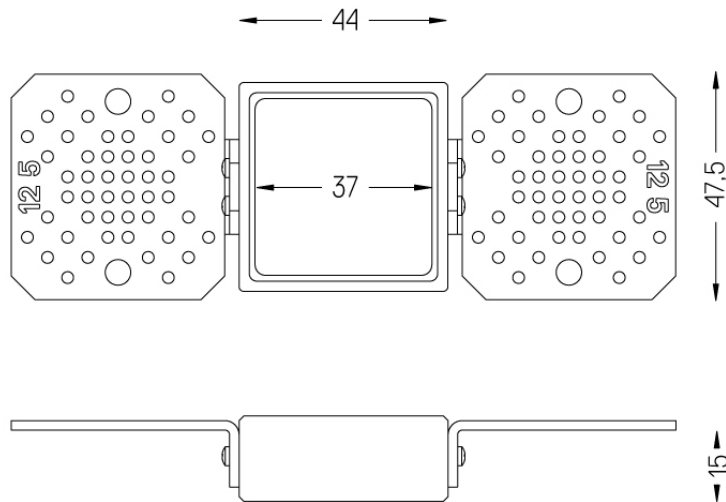

## One Square Trimless

Trimless accessory (12.5mm  
ceilings)

59048

52x52

Trimless accessory One 45x45.  
For 12.5mm ceilings.

Weight  
0,01Kg

Finishes  
○ .01 White / RAL 9010

## One Square Trimless

Trimless accessory (15mm  
ceilings)

59049

52x52

Trimless accessory One 45x45.  
For 15mm ceilings.

Weight  
0,01Kg

Finishes  
○ .01 White / RAL 9010