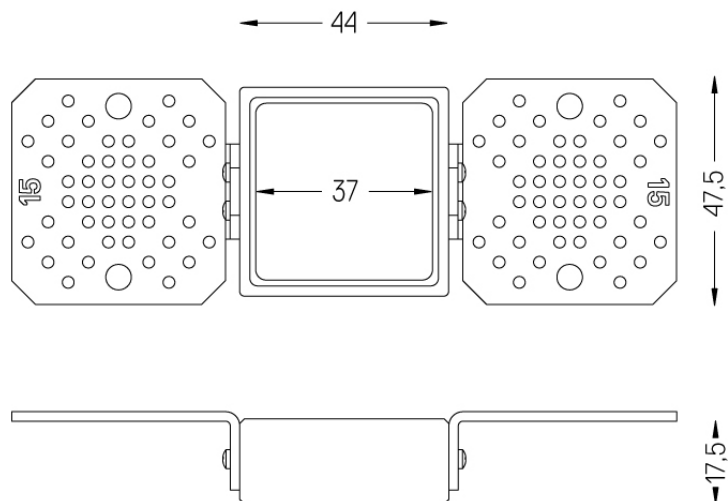

## One Square Trimless

Trimless accessory (12.5mm  
ceilings)

59048

52x52

Trimless accessory One 45x45.  
For 12.5mm ceilings.

Weight  
0,01Kg

Finishes  
○ .01 White / RAL 9010

## One Square Trimless

Trimless accessory (15mm  
ceilings)

59049

52x52

Trimless accessory One 45x45.  
For 15mm ceilings.

Weight  
0,01Kg

Finishes  
○ .01 White / RAL 9010

## One Square Trimless

Trimless accessory (25mm  
ceilings)

59050

52x52

Trimless accessory One 45x45.  
For 25mm ceilings.

Weight  
0,01Kg

Finishes  
○ .01 White / RAL 9010