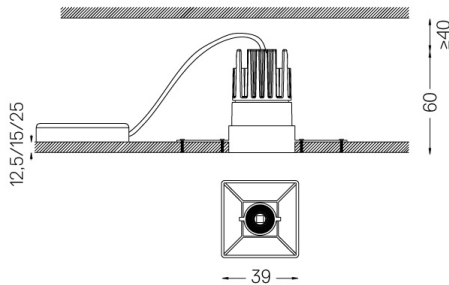

| LED        | 2700K  | Light Source | Luminaire |
|------------|--------|--------------|-----------|
| Power      | 3,1W   |              | 4W        |
| Flux       | 260lm  |              | 230lm     |
| Efficiency | 84lm/W |              | 58lm/W    |
| LOR        | -      |              | 88%       |
| UGR        | -      |              | <16       |

Beam angle  
Flood 56°

Application

Weight

mm

Finishes

- .01 White / RAL 9010
- .02 Black / RAL 9005

Mandatory

- 59048** Trimless accessory (12.5mm ceilings) 140x18mm
- 59049** Trimless accessory (15mm ceilings) 140x20mm
- 59050** Trimless accessory (25mm ceilings) 140x30mm