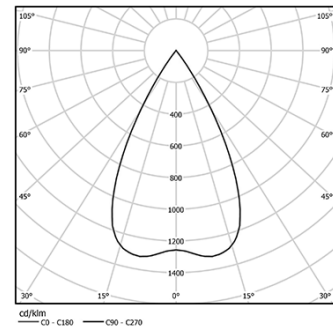

3,1W / 230lm / 2700K / DALI / Flood 56° / 39x39mm

63553

Design: O/M + Bartenbach GmbH

Ceiling-recessed luminaire with aluminium die-cast body and heat sink with electrostatic 100% polyester paint finish.

| LED        | 2700K  | Light Source | Luminaire |
|------------|--------|--------------|-----------|
| Power      | 3,1W   |              | 4W        |
| Flux       | 260lm  |              | 230lm     |
| Efficiency | 84lm/W |              | 58lm/W    |
| LOR        | -      |              | 88%       |
| UGR        | -      |              | <16       |