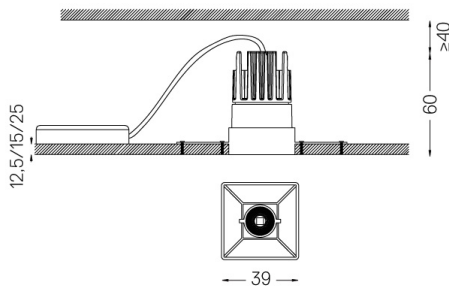

Lightcore optics for defined and perfectly controlled beam of light.

Recessing accessory supplied separately.

LED CRI>90 / >50.000h, L80/B10  
2-step MacAdam / Power supply included.  
IP20 | 230Vac | 50/60Hz

LED	2700K	Light Source	Luminaire
Power	3,1W		4W
Flux	260lm		200lm
Efficiency	84lm/W		50lm/W
LOR	-		77%
UGR	-		<10

Beam angle  
Medium 40°

Application

Weight

Finishes

- .01 White / RAL 9010
- .02 Black / RAL 9005

Mandatory

- 59048** Trimless accessory (12.5mm ceilings)  
140x18mm
- 59049** Trimless accessory (15mm ceilings)  
140x20mm
- 59050** Trimless accessory (25mm ceilings)  
140x30mm

The cutout dimensions are for plasterboard ceilings. For other type of material please contact: support@om-light.com