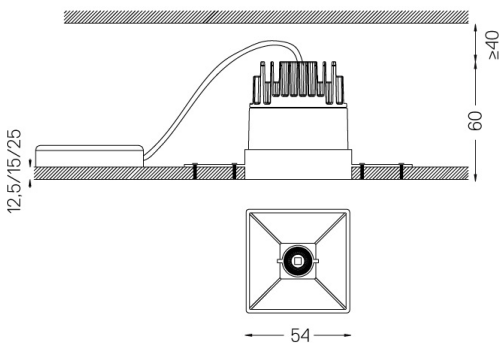

5,6W / 370lm / 4000K / On/Off / Medium
40° / 54x54mm

63546

Design: O/M + Bartenbach GmbH

Ceiling-recessed luminaire with aluminium die-cast body and heat sink with electrostatic 100% polyester paint finish.

LED	4000K	Light Source	Luminaire
Power	5,6W		7W
Flux	490lm		370lm
Efficiency	88lm/W		53lm/W
LOR	-		76%
UGR	-		<10

Beam angle
Medium 40°

Application

Weight

mm

Finishes

- .01 White / RAL 9010
- .02 Black / RAL 9005

Mandatory

- 59045** Trimless accessory (12.5mm ceilings)
155x18mm
- 59046** Trimless accessory (15mm ceilings)
155x20mm
- 59047** Trimless accessory (25mm ceilings)
155x30mm

The cutout dimensions are for plasterboard ceilings. For other type of material please contact: support@om-light.com