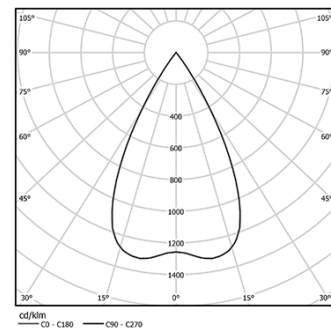

5,6W / 410lm / 3000K / DALI / Flood 56° /  
54x54mm

63545

Design: O/M + Bartenbach GmbH

Ceiling-recessed luminaire with aluminium die-cast body and heat sink with electrostatic 100% polyester paint finish.

LED	3000K	Light Source	Luminaire
Power	5,6W		7W
Flux	460lm		410lm
Efficiency	82lm/W		59lm/W
LOR	-		89%
UGR	-		<19

Beam angle  
Flood 56°

Application

Weight

mm

Finishes

- .01 White / RAL 9010
- .02 Black / RAL 9005