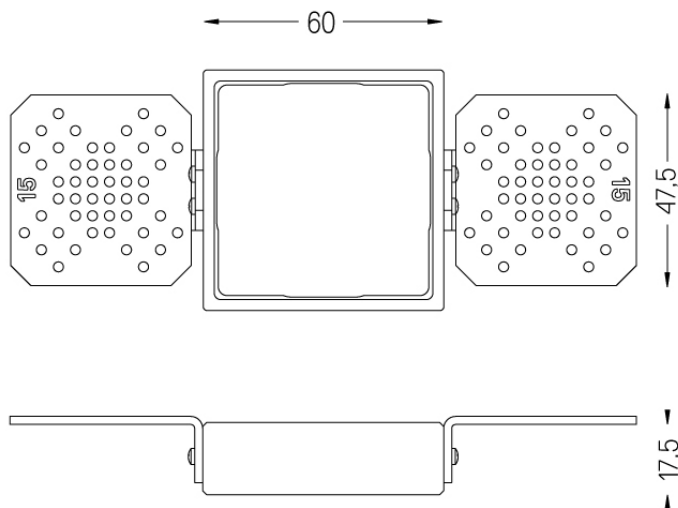

The cutout dimensions are for plasterboard ceilings. For other type of material please contact: support@om-light.com

Data according to regulations

2019/2020/EU supplemented by 2021/341 | 2019/2015/EU supplemented by 2021/340/EU Energy Consumption Labelling Ordinance. This product contains a light source of efficiency class G Model Identifier 4053560290H

## One Square Trimless

Trimless accessory (12.5mm  
ceilings)

59045

67x67

Trimless accessory One 60x60  
For 12.5mm ceilings.

Weight  
0,01Kg

Finishes  
○ .01 White / RAL 9010

## One Square Trimless

Trimless accessory (15mm  
ceilings)

59046

67x67

Trimless accessory One 60x60  
For 15mm ceilings.

Weight  
0,01Kg

Finishes  
○ .01 White / RAL 9010

## One Square Trimless

Trimless accessory (25mm  
ceilings)

59047

67x67

Trimless accessory One 60x60  
For 25mm ceilings.

Weight  
0,01Kg

Finishes  
○ .01 White / RAL 9010