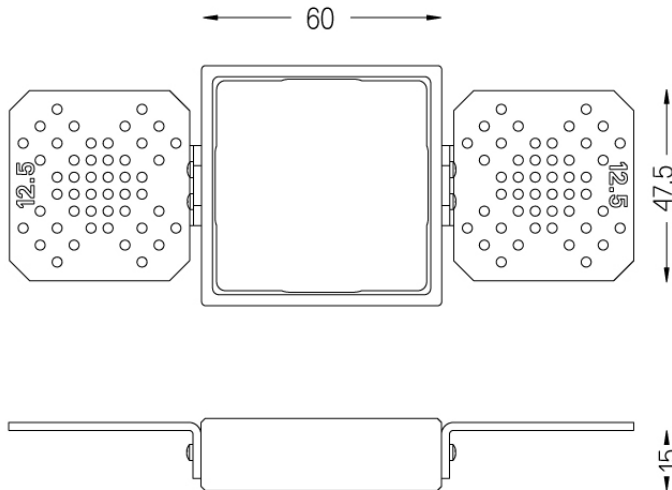

LED	3000K	Light Source	Luminaire
Power	5,6W		7W
Flux	460lm		410lm
Efficiency	82lm/W		59lm/W
LOR	-		89%
UGR	-		<19

Beam angle  
Flood 56°

Application

Weight

mm

Finishes

- .01 White / RAL 9010
- .02 Black / RAL 9005

The cutout dimensions are for plasterboard ceilings. For other type of material please contact: support@om-light.com

Data according to regulations

2019/2020/EU supplemented by 2021/341 | 2019/2015/EU supplemented by 2021/340/EU Energy Consumption Labelling Ordinance. This product contains a light source of efficiency class G Model Identifier 4053560290H

## One Square Trimless

Trimless accessory (12.5mm  
ceilings)

59045

67x67

Trimless accessory One 60x60  
For 12.5mm ceilings.

Weight  
0,01Kg

Finishes  
○ .01 White / RAL 9010

## One Square Trimless

Trimless accessory (15mm  
ceilings)

59046

67x67

Trimless accessory One 60x60  
For 15mm ceilings.

Weight  
0,01Kg

Finishes  
○ .01 White / RAL 9010