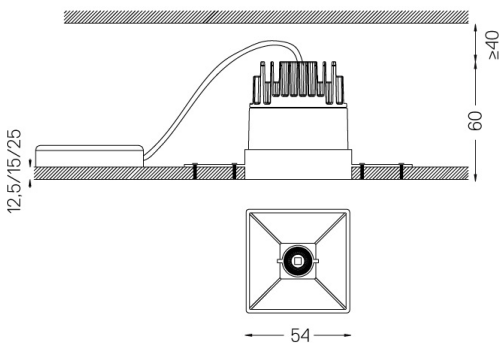

LED	3000K	Light Source	Luminaire
Power	5,6W		7W
Flux	460lm		410lm
Efficiency	82lm/W		59lm/W
LOR	-		89%
UGR	-		<19

Beam angle  
Flood 56°

Application

Weight

mm

Finishes

- .01 White / RAL 9010
- .02 Black / RAL 9005

Mandatory

- 59045** Trimless accessory (12.5mm ceilings)  
155x18mm
- 59046** Trimless accessory (15mm ceilings)  
155x20mm
- 59047** Trimless accessory (25mm ceilings)  
155x30mm

For the specific supply of "DALI 2" drivers, please contact:  
support@om-light.com

The cutout dimensions are for plasterboard ceilings. For other type of material please contact: support@om-light.com

Data according to regulations

2019/2020/EU supplemented by 2021/341 | 2019/2015/EU supplemented by 2021/340/EU Energy Consumption Labelling Ordinance. This product contains a light source of efficiency class G Model Identifier 4053560290H