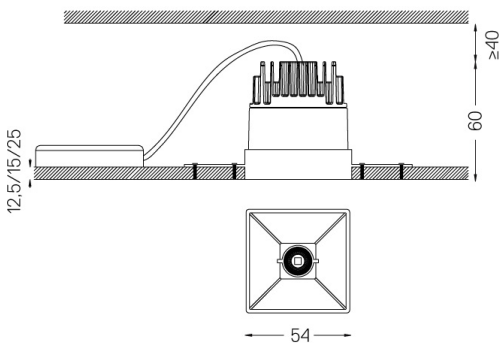

LED	3000K	Light Source	Luminaire
Power	5,6W		7W
Flux	460lm		350lm
Efficiency	82lm/W		50lm/W
LOR	-		76%
UGR	-		<10

Beam angle  
Medium 40°

Application

Weight

mm

Finishes

- .01 White / RAL 9010
- .02 Black / RAL 9005

Mandatory

- 59045** Trimless accessory (12.5mm ceilings)  
155x18mm
- 59046** Trimless accessory (15mm ceilings)  
155x20mm
- 59047** Trimless accessory (25mm ceilings)  
155x30mm

For the specific supply of "DALI 2" drivers, please contact:  
support@om-light.com

The cutout dimensions are for plasterboard ceilings. For other type of material please contact: support@om-light.com

Data according to regulations

2019/2020/EU supplemented by 2021/341 | 2019/2015/EU supplemented by 2021/340/EU Energy Consumption Labelling Ordinance. This product contains a light source of efficiency class G Model Identifier 4053560290H