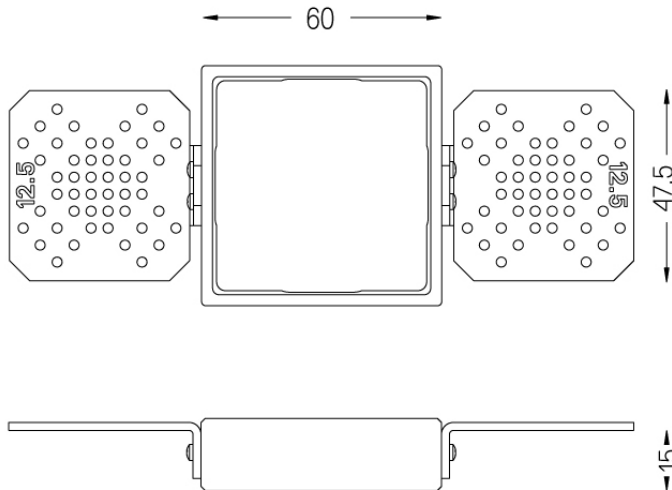

LED	3000K	Light Source	Luminaire
Power	5,6W		7W
Flux	460lm		350lm
Efficiency	82lm/W		50lm/W
LOR	-		76%
UGR	-		<10

Beam angle  
Medium 40°

Application

Weight

mm

Finishes

- .01 White / RAL 9010
- .02 Black / RAL 9005

The cutout dimensions are for plasterboard ceilings. For other type of material please contact: support@om-light.com

Data according to regulations

2019/2020/EU supplemented by 2021/341 | 2019/2015/EU supplemented by 2021/340/EU Energy Consumption Labelling Ordinance. This product contains a light source of efficiency class G Model Identifier 4053560290H

## One Square Trimless

Trimless accessory (12.5mm  
ceilings)

59045

67x67

Trimless accessory One 60x60  
For 12.5mm ceilings.

Weight  
0,01Kg

Finishes  
○ .01 White / RAL 9010

## One Square Trimless

Trimless accessory (15mm  
ceilings)

59046

67x67

Trimless accessory One 60x60  
For 15mm ceilings.

Weight  
0,01Kg

Finishes  
○ .01 White / RAL 9010