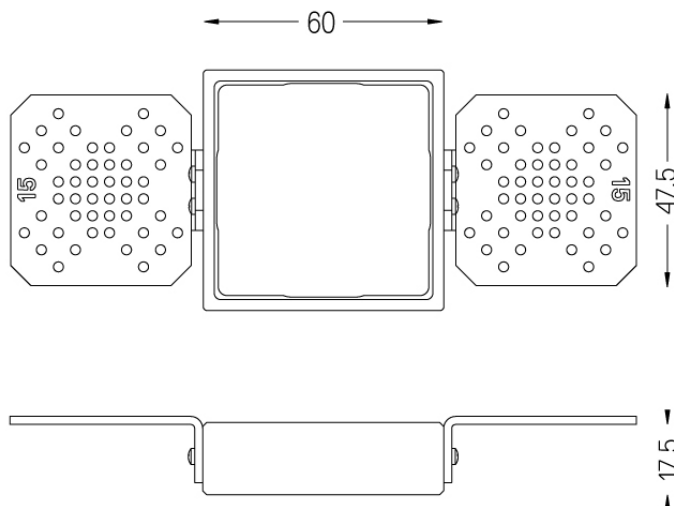

The cutout dimensions are for plasterboard ceilings. For other type of material please contact: support@om-light.com

Data according to regulations

2019/2020/EU supplemented by 2021/341 | 2019/2015/EU supplemented by 2021/340/EU Energy Consumption Labelling Ordinance. This product contains a light source of efficiency class G Model Identifier 4053560290H

## One Square Trimless

Trimless accessory (12.5mm  
ceilings)

59045

67x67

Trimless accessory One 60x60  
For 12.5mm ceilings.

Weight  
0,01Kg

Finishes  
○ .01 White / RAL 9010

## One Square Trimless

Trimless accessory (15mm  
ceilings)

59046

67x67

Trimless accessory One 60x60  
For 15mm ceilings.

Weight  
0,01Kg

Finishes  
○ .01 White / RAL 9010

## One Square Trimless

Trimless accessory (25mm  
ceilings)

59047

67x67

Trimless accessory One 60x60  
For 25mm ceilings.

Weight  
0,01Kg

Finishes  
○ .01 White / RAL 9010