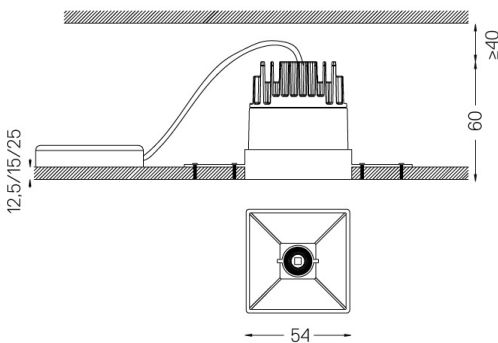

LED	3000K	Light Source	Luminaire
Power	5,6W		7W
Flux	460lm		350lm
Efficiency	82lm/W		50lm/W
LOR	-		76%
UGR	-		<10

Beam angle
Medium 40°

Application

Weight

mm

Finishes

- .01 White / RAL 9010
- .02 Black / RAL 9005

Mandatory

- 59045** Trimless accessory (12.5mm ceilings)
155x18mm
- 59046** Trimless accessory (15mm ceilings)
155x20mm
- 59047** Trimless accessory (25mm ceilings)
155x30mm

The cutout dimensions are for plasterboard ceilings. For other type of material please contact: support@om-light.com