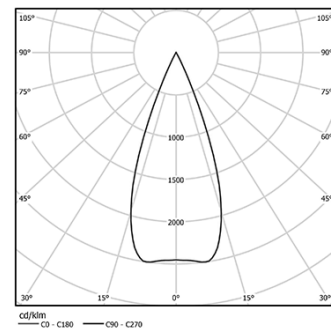

5,6W / 350lm / 3000K / On/Off / Medium
40° / 54x54mm

63542

Design: O/M + Bartenbach GmbH

Ceiling-recessed luminaire with aluminium die-cast body and heat sink with electrostatic 100% polyester paint finish.

LED	3000K	Light Source	Luminaire
Power	5,6W		7W
Flux	460lm		350lm
Efficiency	82lm/W		50lm/W
LOR	-		76%
UGR	-		<10

Beam angle
Medium 40°

Application

Weight

mm

Finishes

- .01 White / RAL 9010
- .02 Black / RAL 9005