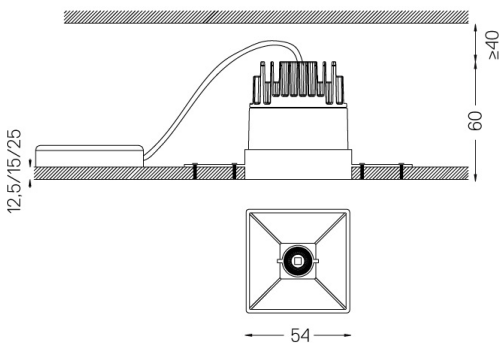

LED	3000K	Light Source	Luminaire
Power	5,6W		7W
Flux	460lm		350lm
Efficiency	82lm/W		50lm/W
LOR	-		76%
UGR	-		<10

Beam angle
Medium 40°

Application

Weight

Finishes

- .01 White / RAL 9010
- .02 Black / RAL 9005

Mandatory

- 59045** Trimless accessory (12.5mm ceilings)
155x18mm
- 59046** Trimless accessory (15mm ceilings)
155x20mm
- 59047** Trimless accessory (25mm ceilings)
155x30mm

The cutout dimensions are for plasterboard ceilings. For other type of material please contact: support@om-light.com